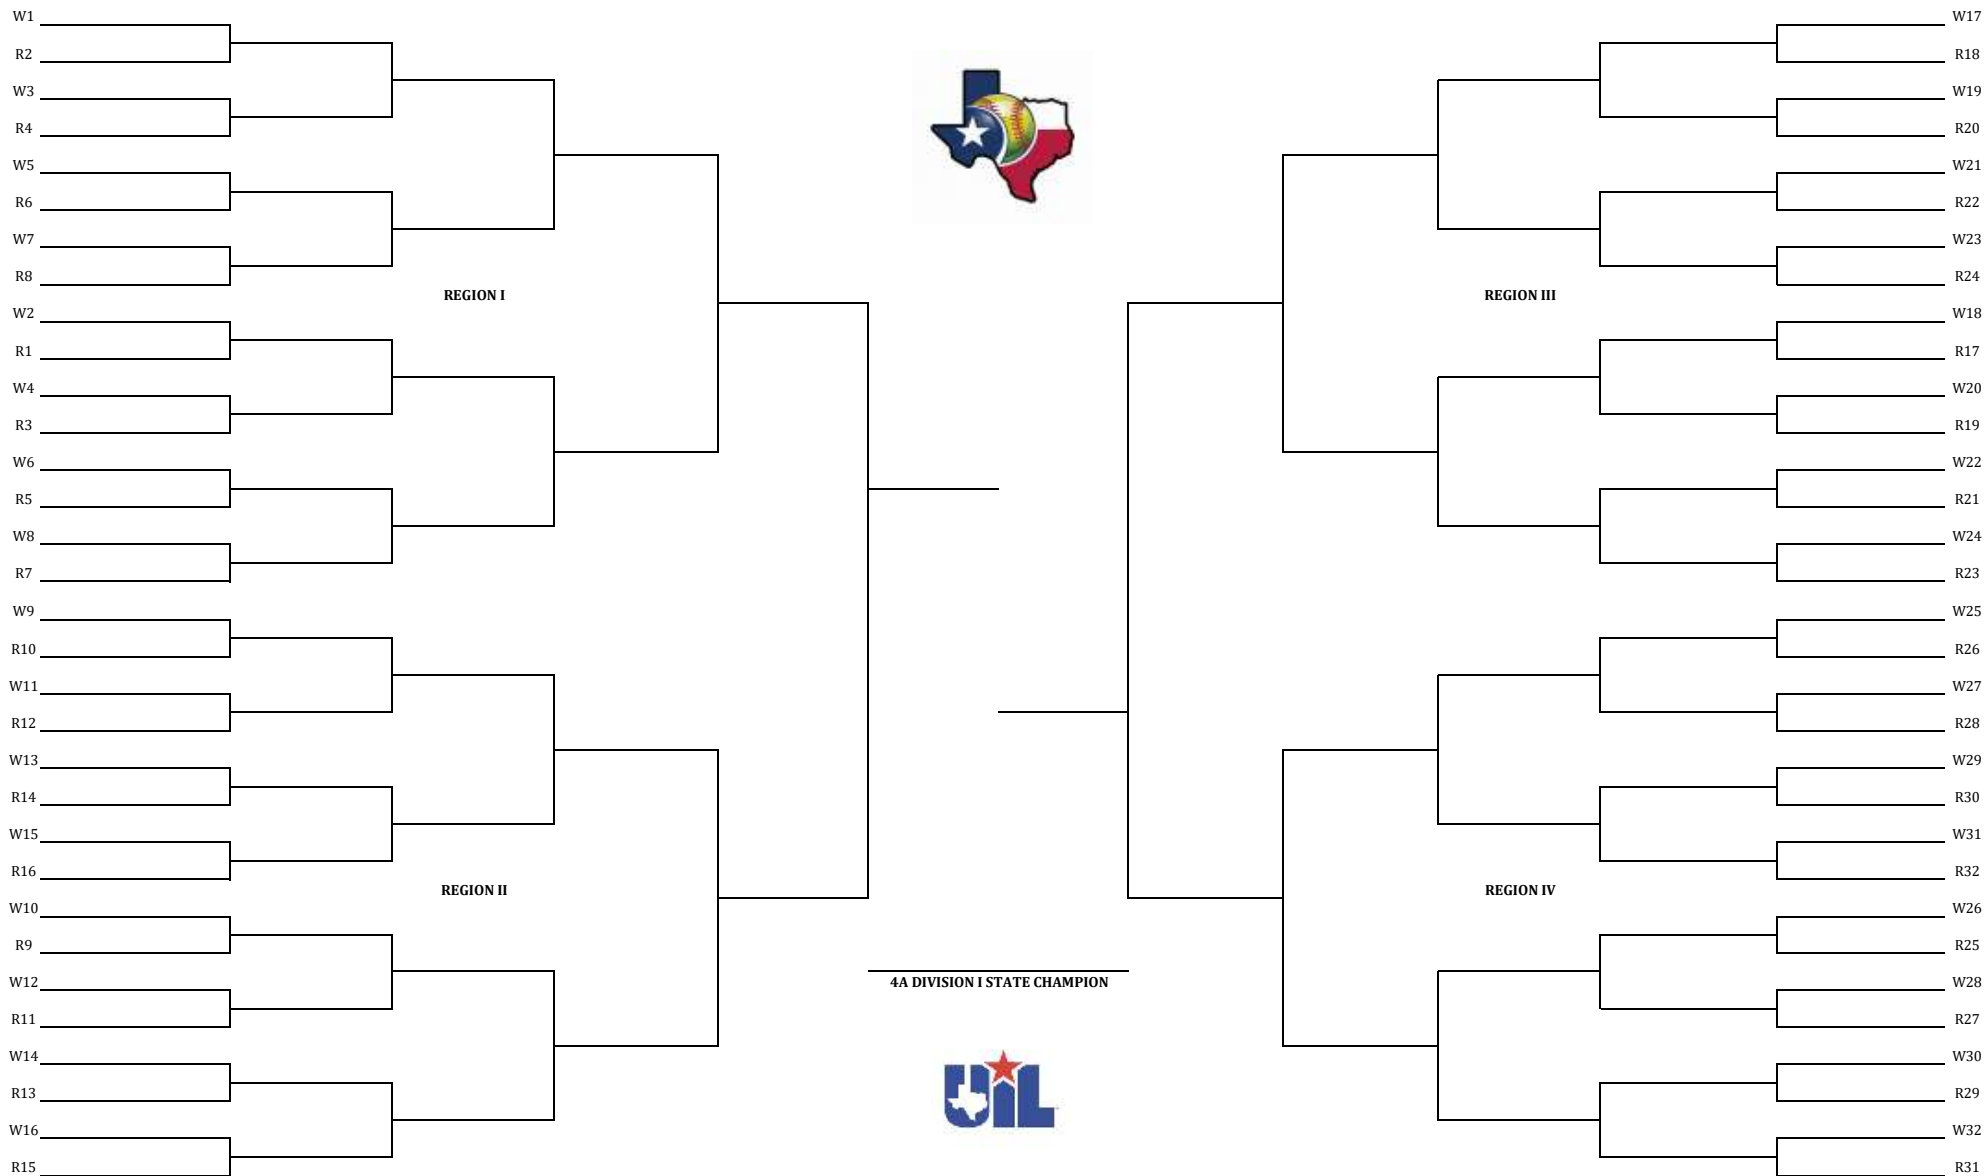

2026 Class 4A Division I Softball Playoffs

Bi-district	Area	Regional SF	Regional Final	State SF	State SF	Regional Final	Regional SF	Area	Bi-district
Apr. 23-25	Apr. 30-May 2	May 7-9	May 14-16	May 21-23	May 21-23	May 14-16	May 7-9	Apr. 30-May 2	Apr. 23-25