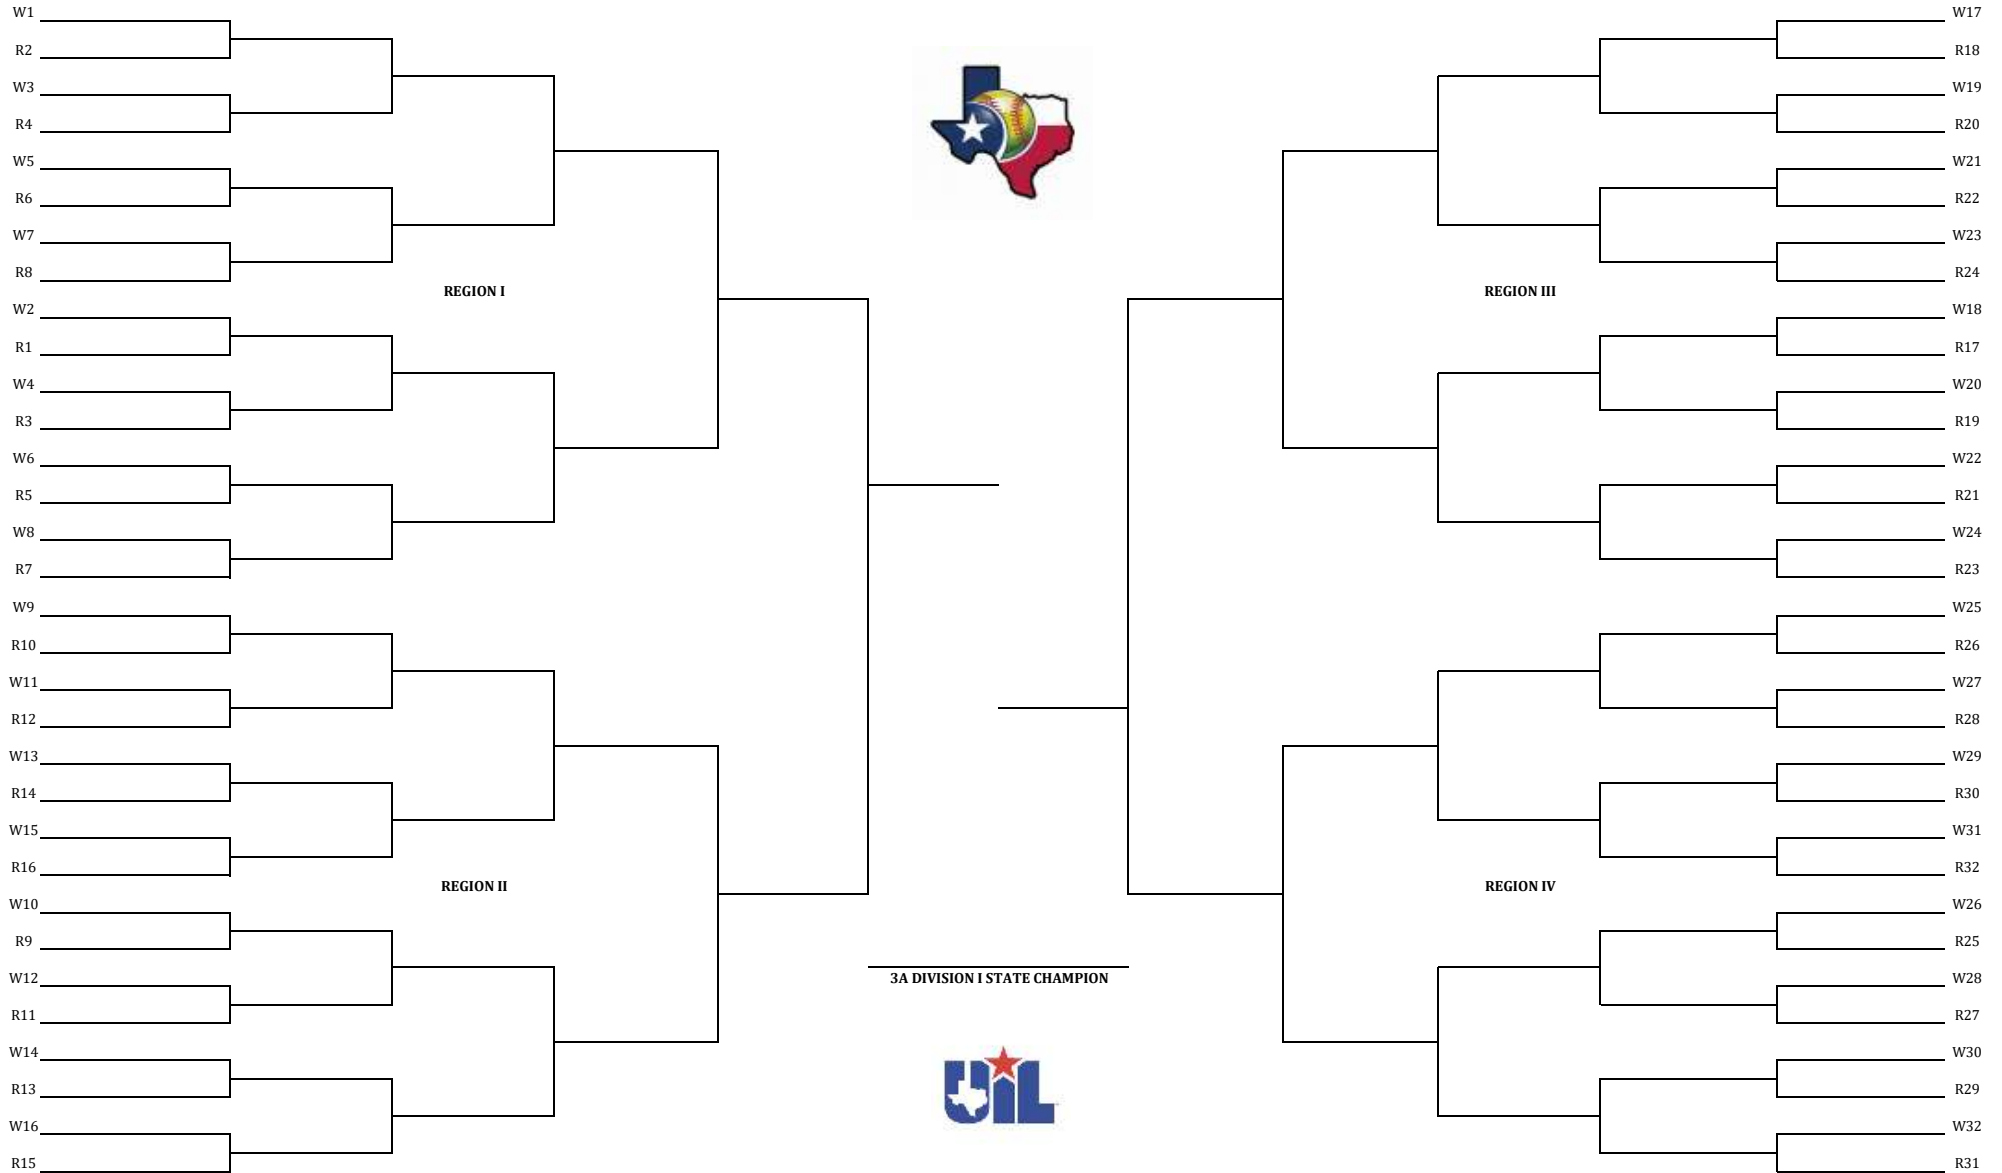

2026 Class 3A Division I Softball Playoffs

Bi-district Apr. 23-25	Area Apr. 30-May 2	Regional SF May 7-9	Regional Final May 14-16	State SF May 21-23	State SF May 21-23	Regional Final May 14-16	Regional SF May 7-9	Area Apr. 30-May 2	Bi-district Apr. 23-25