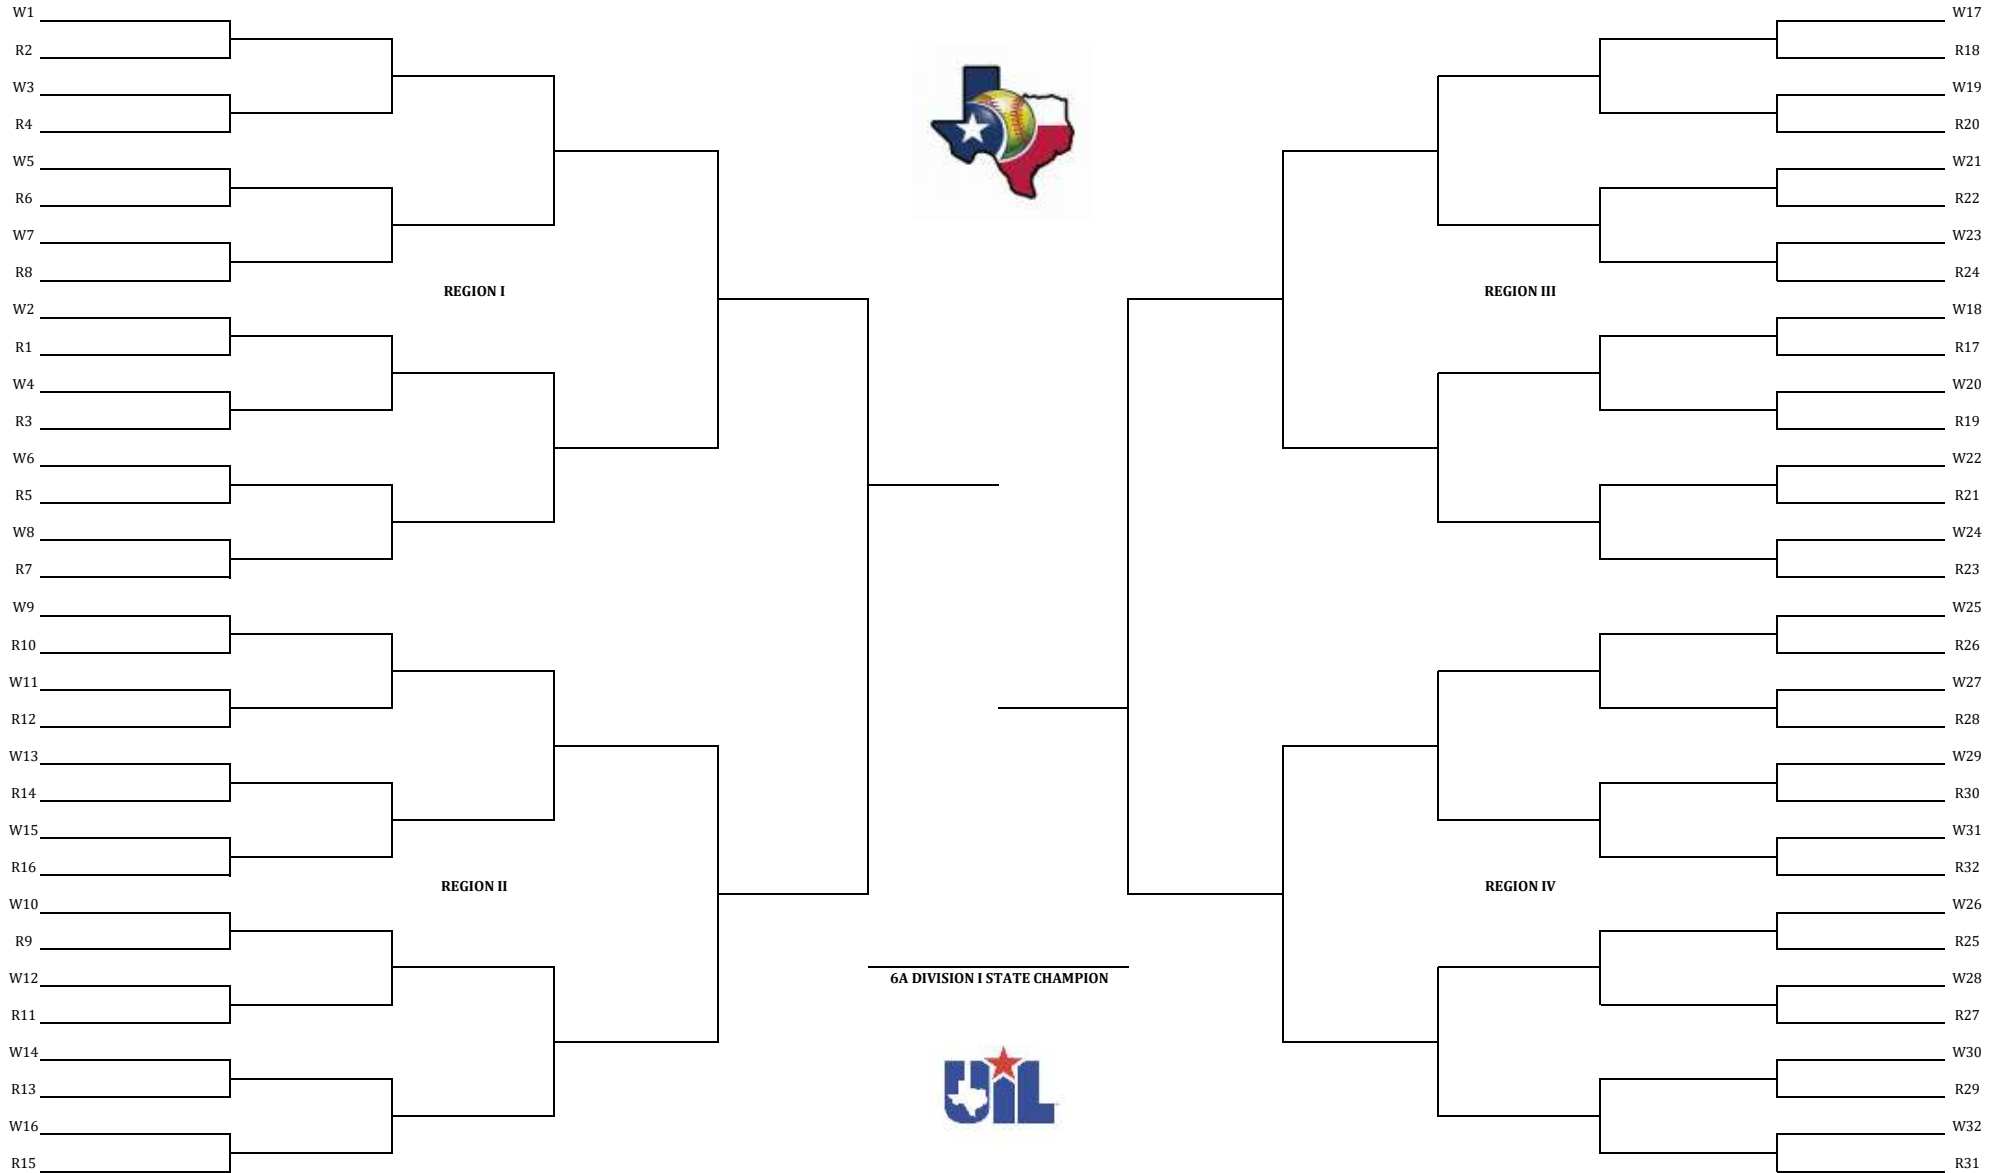

2026 Class 6A Division I Softball Playoffs

Bi-district Apr. 23-25	Area Apr. 30-May 2	Regional SF May 7-9	Regional Final May 14-16	State SF May 21-23	State SF May 21-23	Regional Final May 14-16	Regional SF May 7-9	Area Apr. 30-May 2	Bi-district Apr. 23-25
---------------------------	-----------------------	------------------------	-----------------------------	-----------------------	-----------------------	-----------------------------	------------------------	-----------------------	---------------------------

2026 Class 6A Division II Softball Playoffs

Bi-district Apr. 23-25	Area Apr. 30-May 2	Regional SF May 7-9	Regional Final May 14-16	State SF May 21-23	State SF May 21-23	Regional Final May 14-16	Regional SF May 7-9	Area Apr. 30-May 2	Bi-district Apr. 23-25
---------------------------	-----------------------	------------------------	-----------------------------	-----------------------	-----------------------	-----------------------------	------------------------	-----------------------	---------------------------

2026 Class 5A Division I Softball Playoffs

Bi-district Apr. 23-25	Area Apr. 30-May 2	Regional SF May 7-9	Regional Final May 14-16	State SF May 21-23	State SF May 21-23	Regional Final May 14-16	Regional SF May 7-9	Area Apr. 30-May 2	Bi-district Apr. 23-25
---------------------------	-----------------------	------------------------	-----------------------------	-----------------------	-----------------------	-----------------------------	------------------------	-----------------------	---------------------------