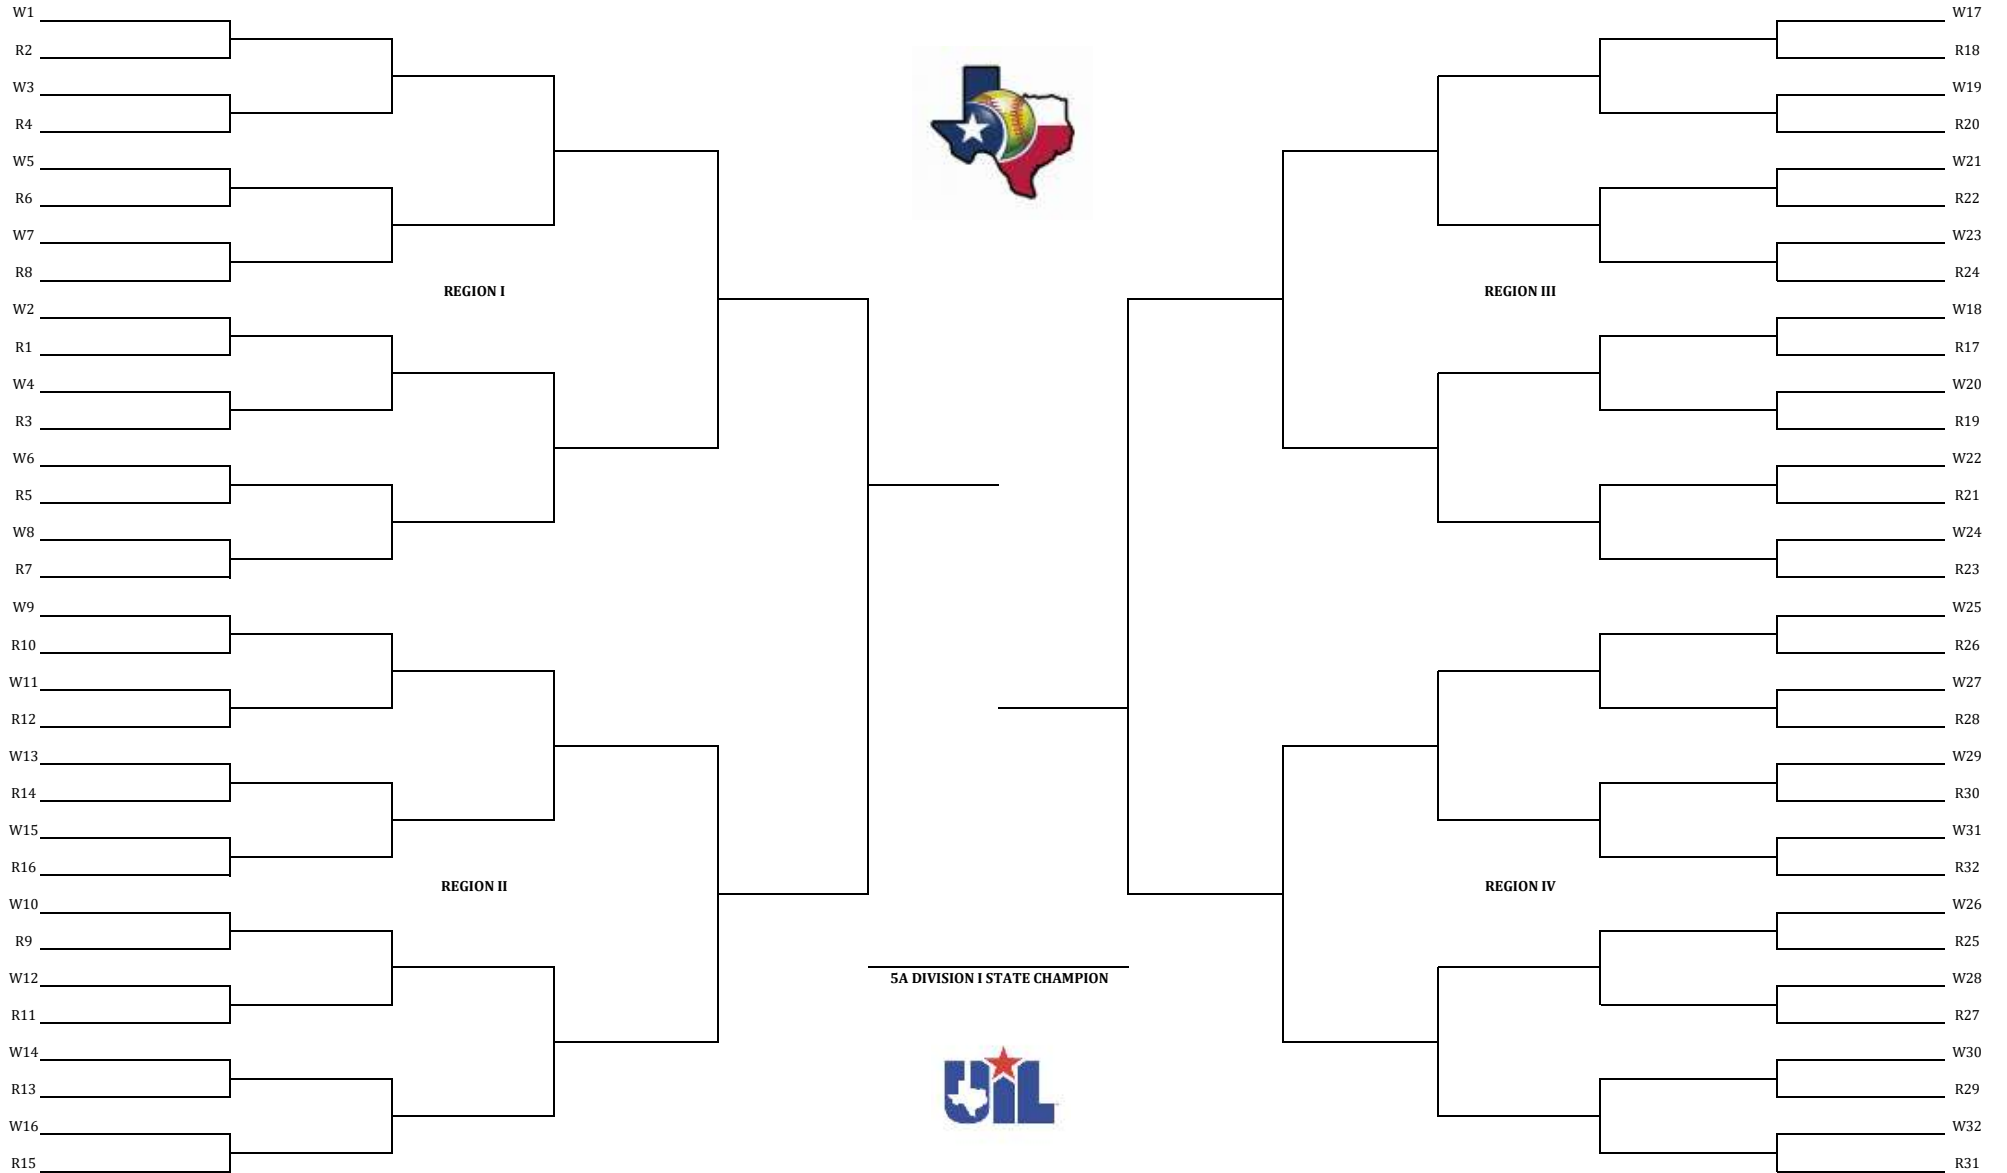

2026 Class 6A Division I Softball Playoffs

Bi-district Apr. 23-25	Area Apr. 30-May 2	Regional SF May 7-9	Regional Final May 14-16	State SF May 21-23	State SF May 21-23	Regional Final May 14-16	Regional SF May 7-9	Area Apr. 30-May 2	Bi-district Apr. 23-25
---------------------------	-----------------------	------------------------	-----------------------------	-----------------------	-----------------------	-----------------------------	------------------------	-----------------------	---------------------------

2026 Class 6A Division II Softball Playoffs

Bi-district Apr. 23-25	Area Apr. 30-May 2	Regional SF May 7-9	Regional Final May 14-16	State SF May 21-23	State SF May 21-23	Regional Final May 14-16	Regional SF May 7-9	Area Apr. 30-May 2	Bi-district Apr. 23-25
---------------------------	-----------------------	------------------------	-----------------------------	-----------------------	-----------------------	-----------------------------	------------------------	-----------------------	---------------------------

2026 Class 5A Division I Softball Playoffs

Bi-district Apr. 23-25	Area Apr. 30-May 2	Regional SF May 7-9	Regional Final May 14-16	State SF May 21-23	State SF May 21-23	Regional Final May 14-16	Regional SF May 7-9	Area Apr. 30-May 2	Bi-district Apr. 23-25
---------------------------	-----------------------	------------------------	-----------------------------	-----------------------	-----------------------	-----------------------------	------------------------	-----------------------	---------------------------