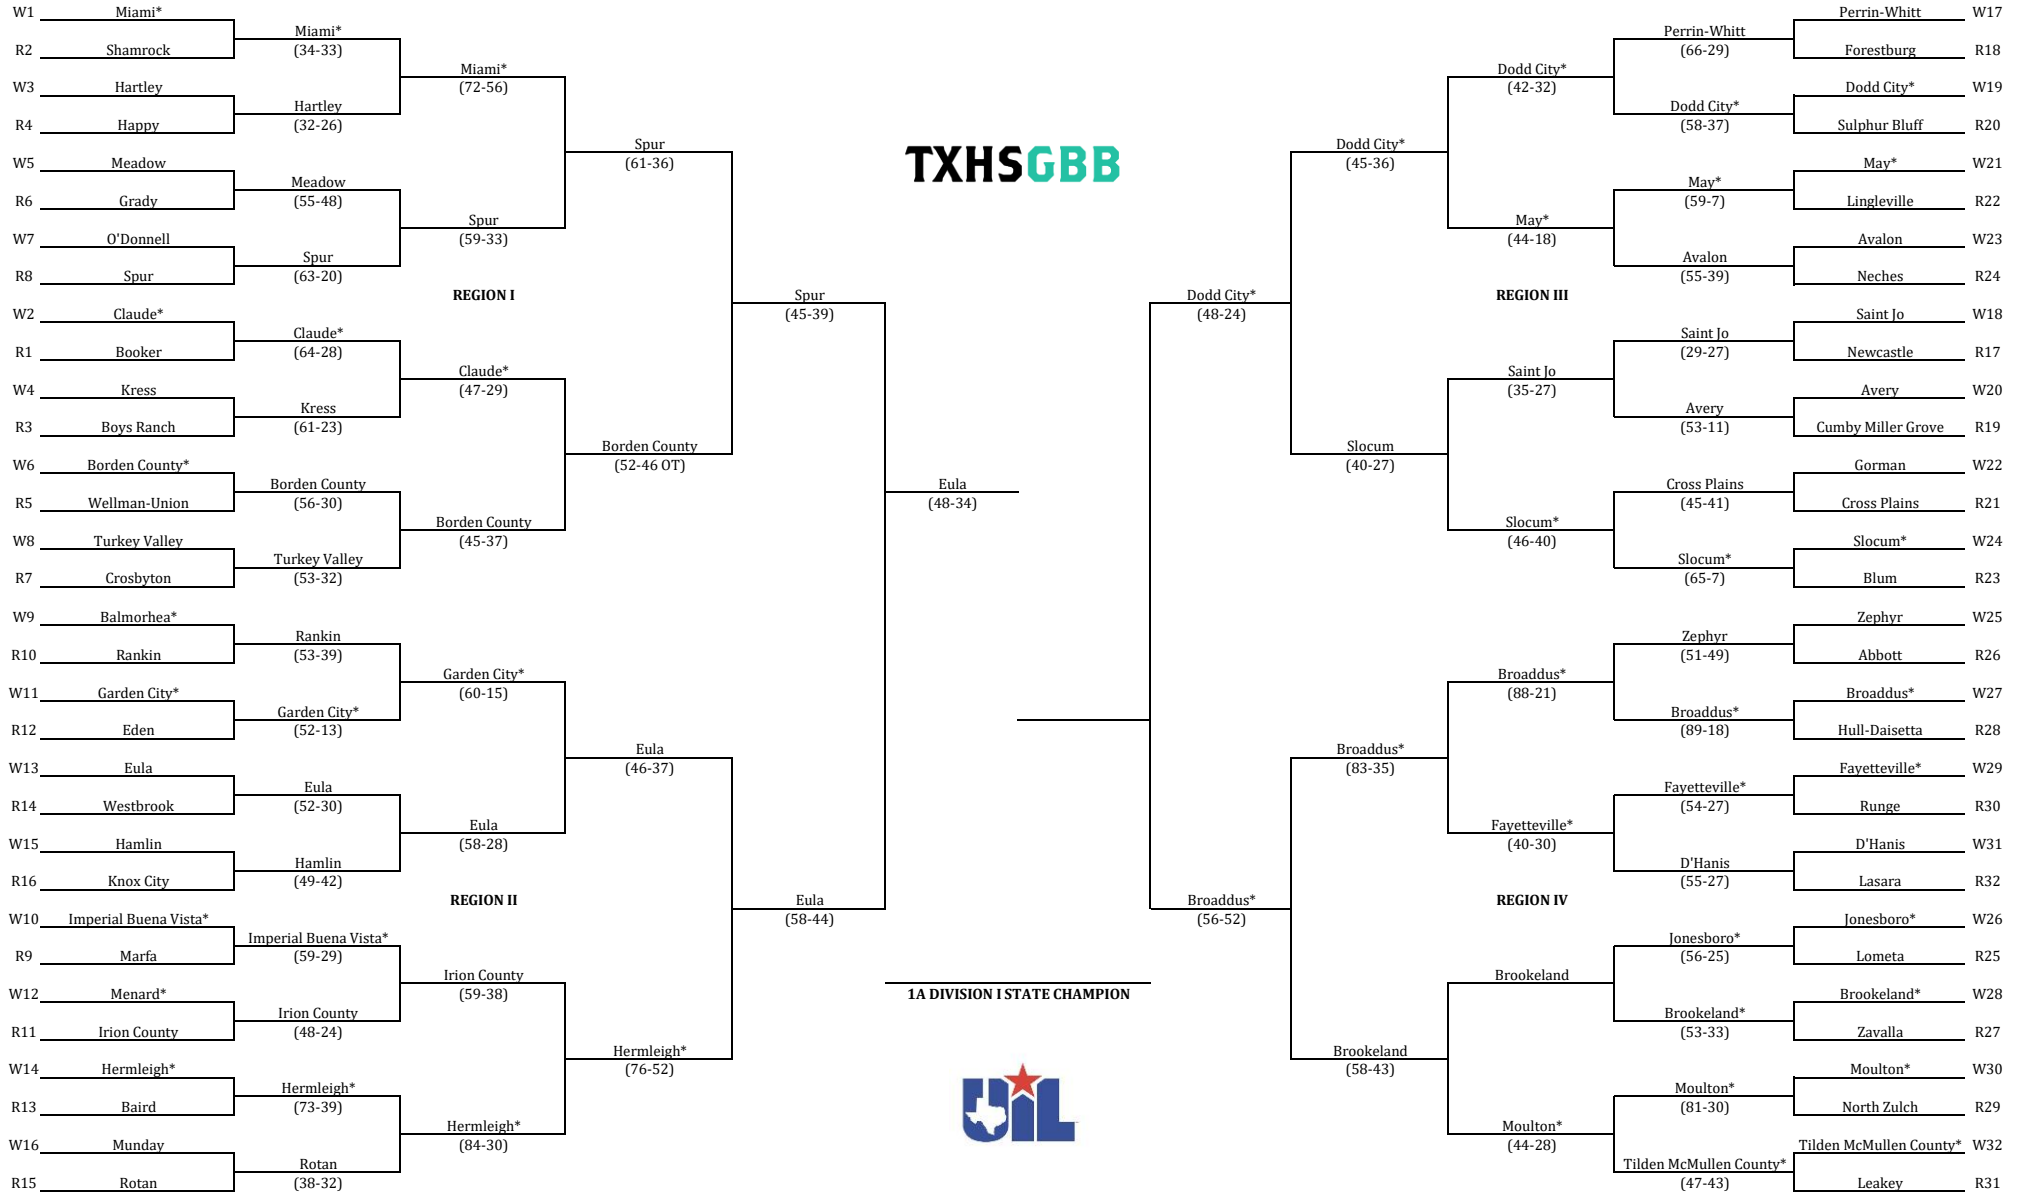

2026 Class 1A Division I Girls Basketball Playoffs

Bi-district	Area	Regional SF	Regional Final	State SF	State SF	Regional Final	Regional SF	Area	Bi-district
Feb. 16-17	Feb. 19-21	Feb. 23-24	Feb. 26-28	March 2-3	March 2-3	Feb. 26-28	Feb. 23-24	Feb. 19-21	Feb. 16-17