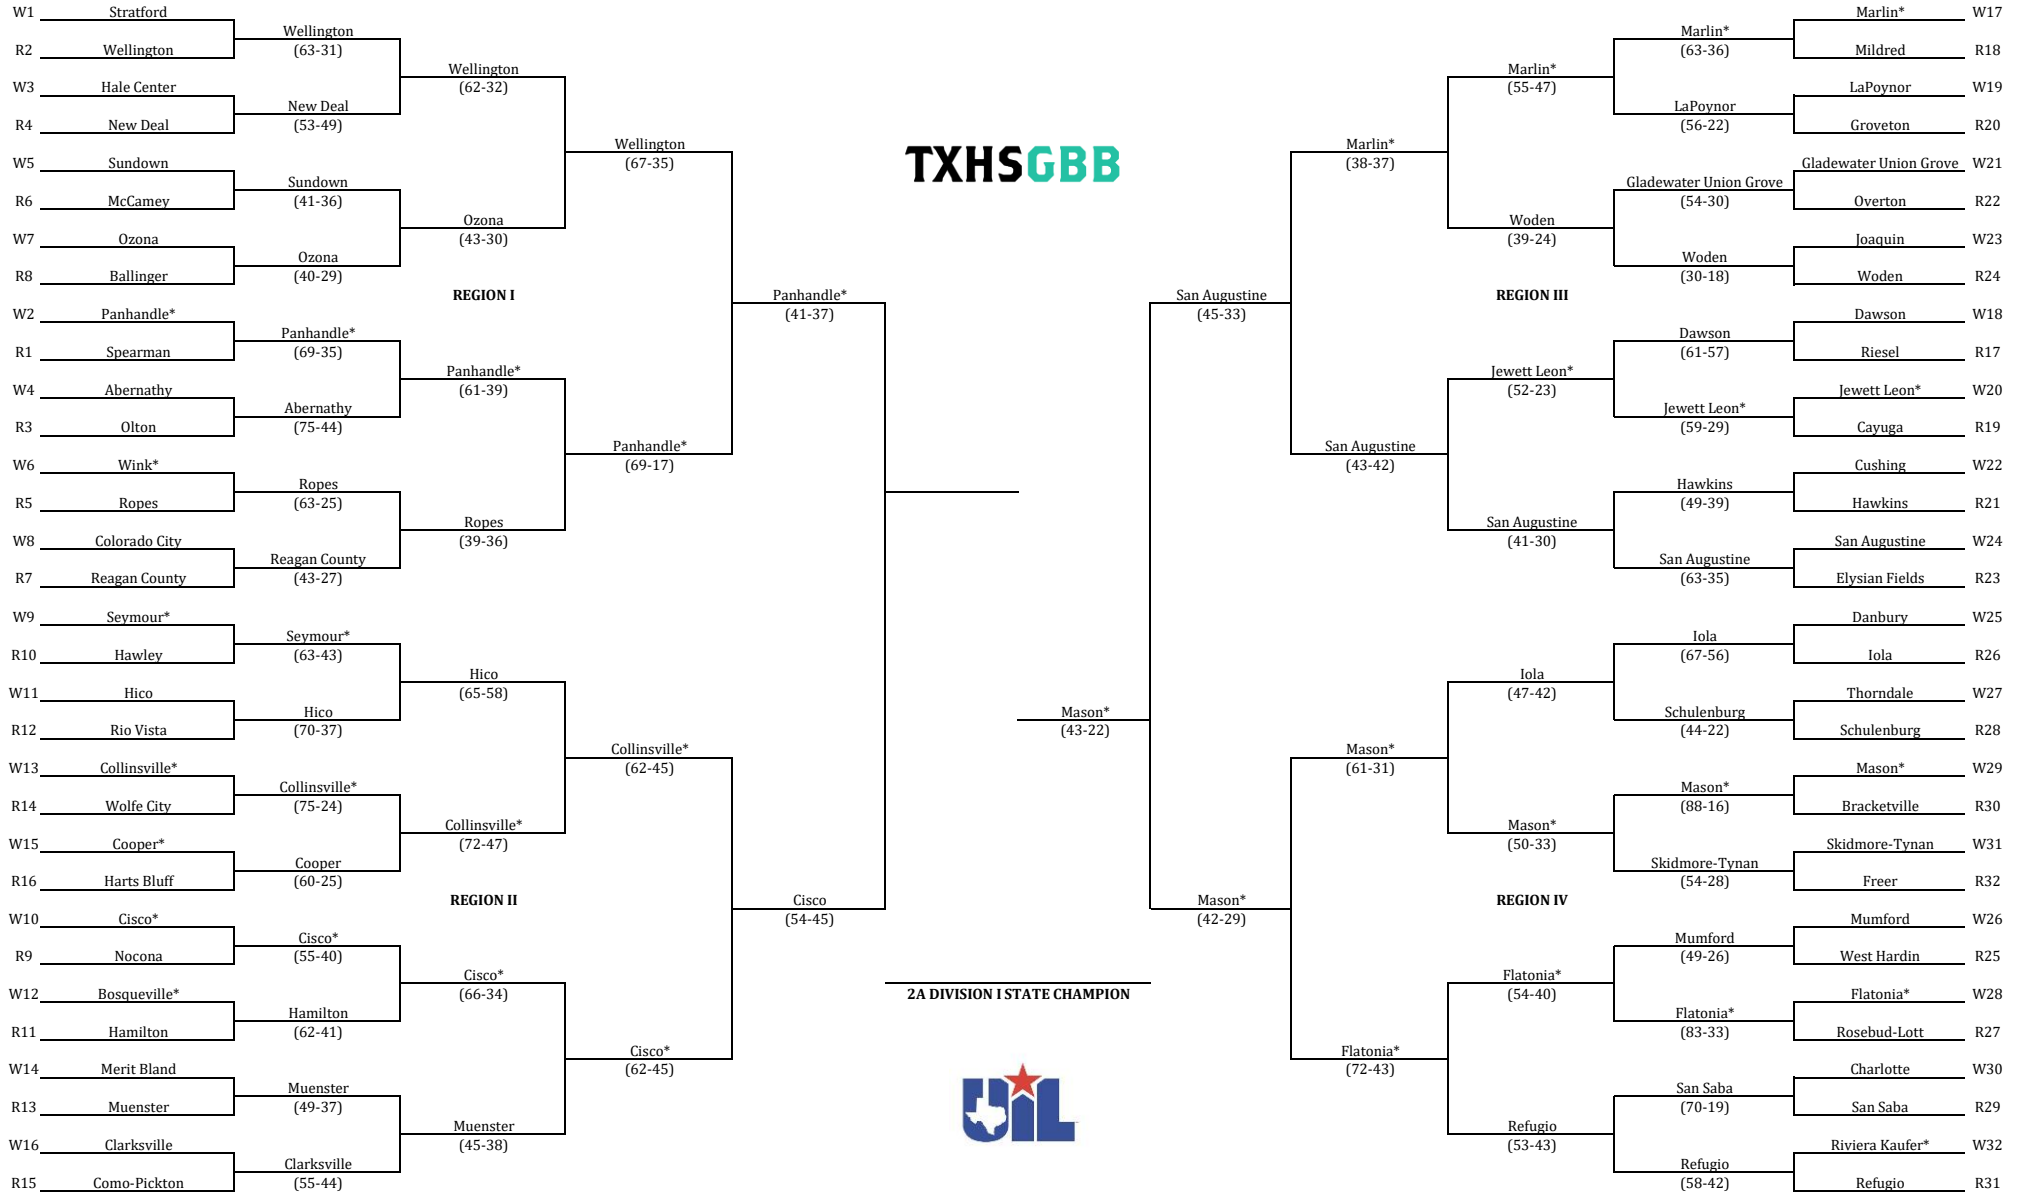

2026 Class 2A Division I Girls Basketball Playoffs

Bi-district	Area	Regional SF	Regional Final	State SF	State SF	Regional Final	Regional SF	Area	Bi-district
Feb. 16-17	Feb. 19-21	Feb. 23-24	Feb. 26-28	March 2-3	March 2-3	Feb. 26-28	Feb. 23-24	Feb. 19-21	Feb. 16-17