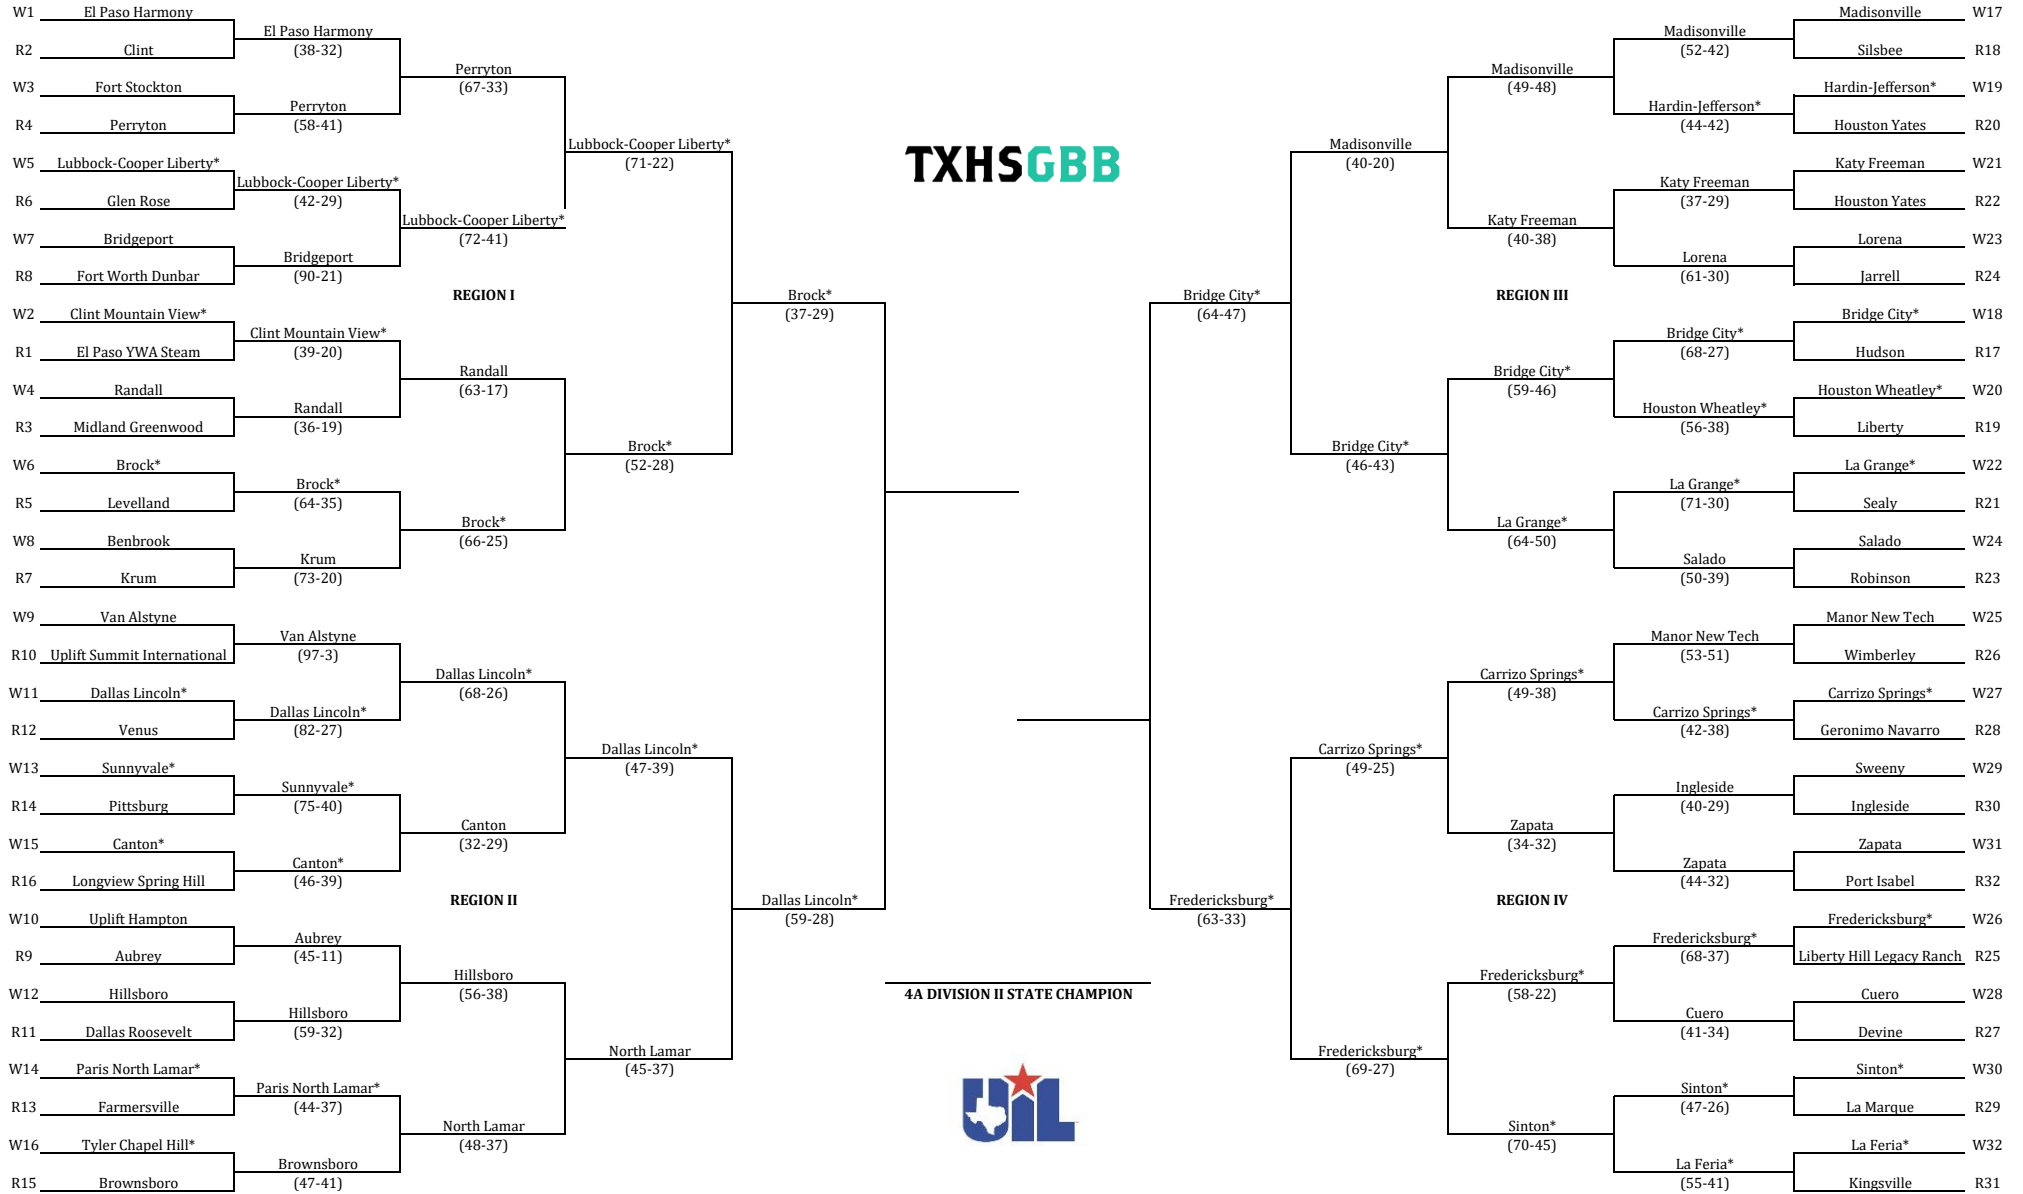

2026 Class 4A Division II Girls Basketball Playoffs

Bi-district	Area	Regional SF	Regional Final	State SF	State SF	Regional Final	Regional SF	Area	Bi-district
Feb. 16-17	Feb. 19-21	Feb. 23-24	Feb. 26-28	March 2-3	March 2-3	Feb. 26-28	Feb. 23-24	Feb. 19-21	Feb. 16-17