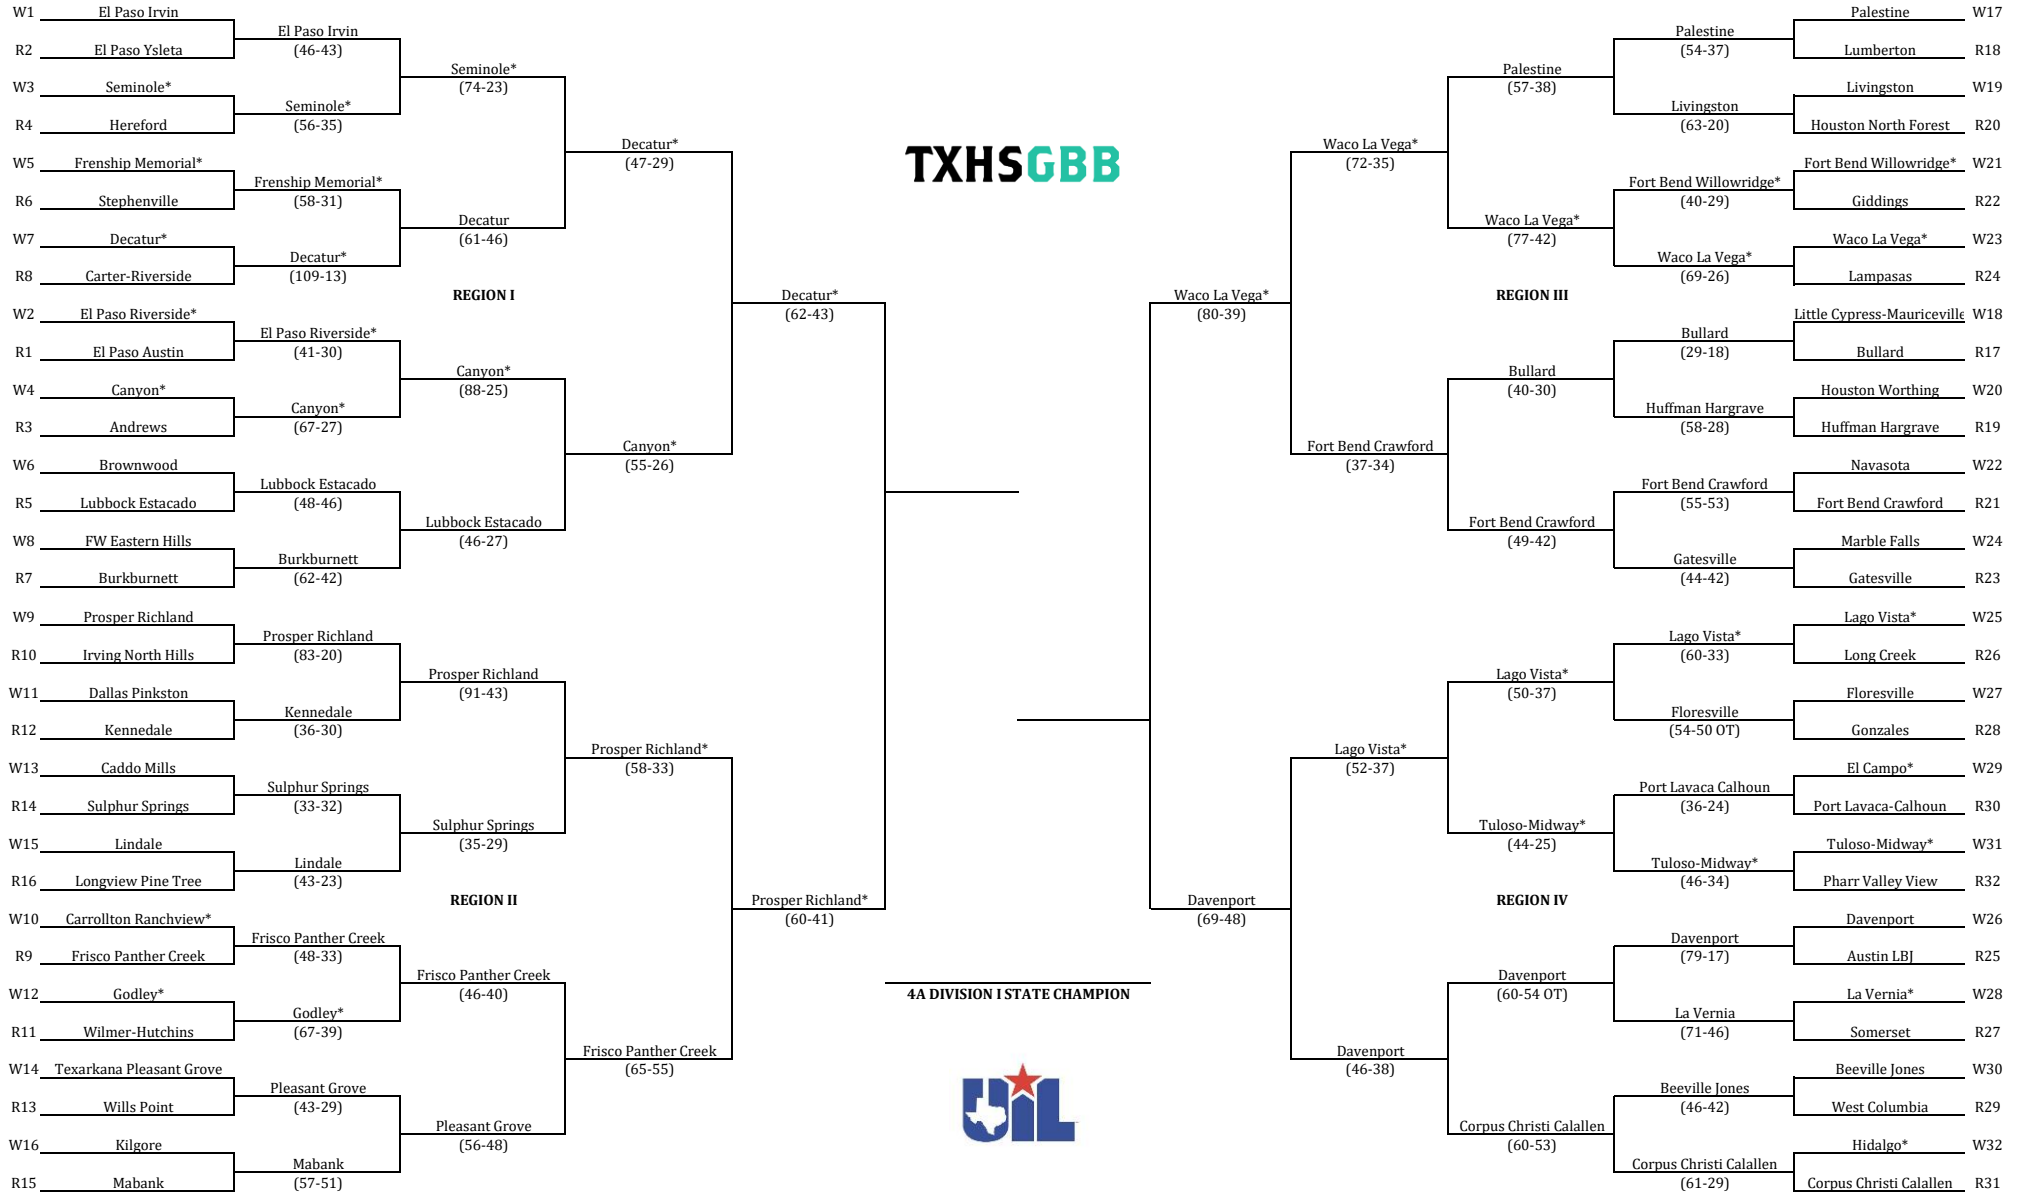

2026 Class 6A Division I Girls Basketball Playoffs

Bi-district	Area	Regional SF	Regional Final	State SF	State SF	Regional Final	Regional SF	Area	Bi-district
Feb. 16-17	Feb. 19-21	Feb. 23-24	Feb. 26-28	March 2-3	March 2-3	Feb. 26-28	Feb. 23-24	Feb. 19-21	Feb. 16-17

2026 Class 6A Division II Girls Basketball Playoffs

Bi-district	Area	Regional SF	Regional Final	State SF	State SF	Regional Final	Regional SF	Area	Bi-district
Feb. 16-17	Feb. 19-21	Feb. 23-24	Feb. 26-28	March 2-3	March 2-3	Feb. 26-28	Feb. 23-24	Feb. 19-21	Feb. 16-17

2026 Class 5A Division I Girls Basketball Playoffs

Bi-district	Area	Regional SF	Regional Final	State SF	State SF	Regional Final	Regional SF	Area	Bi-district
Feb. 16-17	Feb. 19-21	Feb. 23-24	Feb. 26-28	March 2-3	March 2-3	Feb. 26-28	Feb. 23-24	Feb. 19-21	Feb. 16-17

2026 Class 4A Division I Girls Basketball Playoffs

Bi-district	Area	Regional SF	Regional Final	State SF	State SF	Regional Final	Regional SF	Area	Bi-district
Feb. 16-17	Feb. 19-21	Feb. 23-24	Feb. 26-28	March 2-3	March 2-3	Feb. 26-28	Feb. 23-24	Feb. 19-21	Feb. 16-17