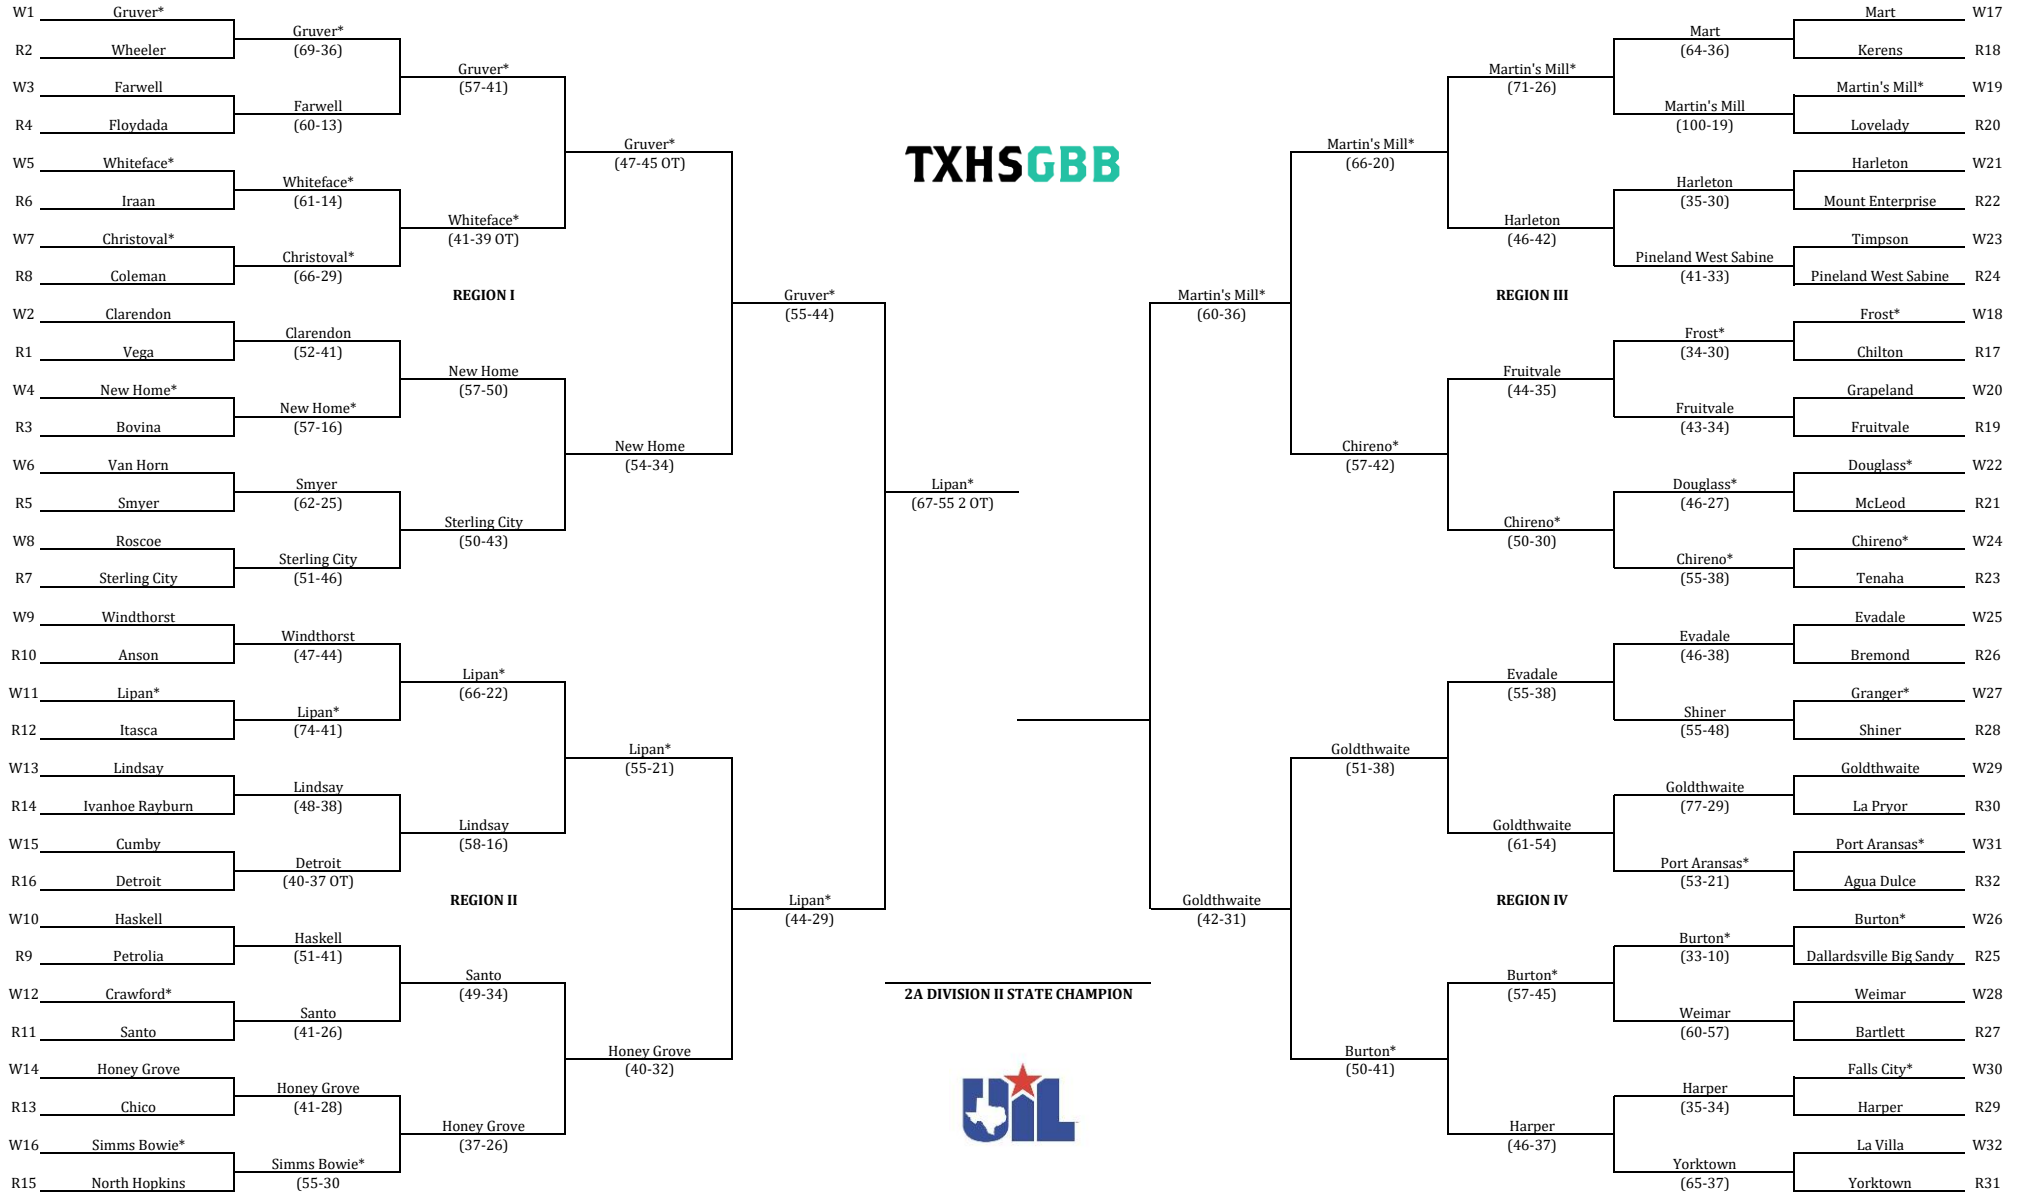

2026 Class 2A Division II Girls Basketball Playoffs

Bi-district	Area	Regional SF	Regional Final	State SF	State SF	Regional Final	Regional SF	Area	Bi-district
Feb. 16-17	Feb. 19-21	Feb. 23-24	Feb. 26-28	March 2-3	March 2-3	Feb. 26-28	Feb. 23-24	Feb. 19-21	Feb. 16-17