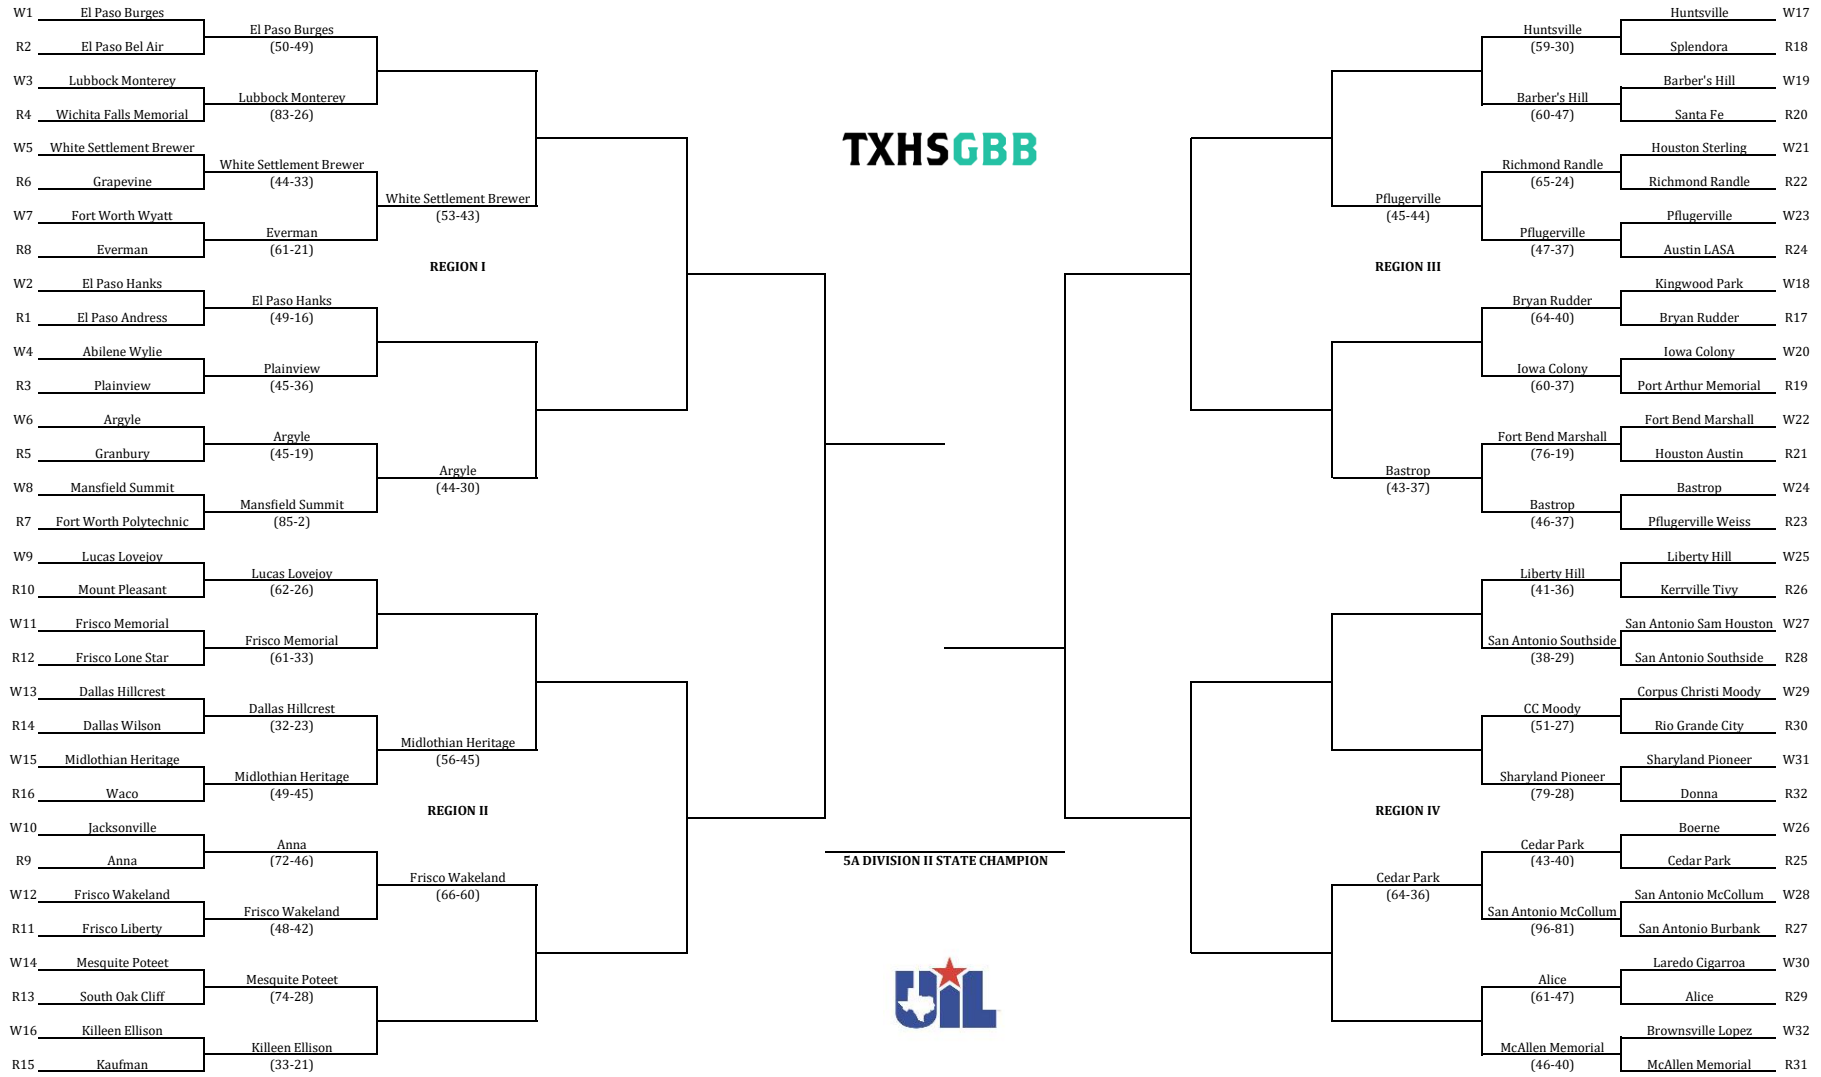

2025 Class 6A Division I Girls Basketball Playoffs

Bi-district	Area	Regional SF	Regional Final	State SF	State SF	Regional Final	Regional SF	Area	Bi-district
Feb. 10-11	Feb. 13-15	Feb. 17-18	Feb. 22	Feb. 24-25	Feb. 24-25	Feb. 20-22	Feb. 17-18	Feb. 13-15	Feb. 10-11

2025 Class 6A Division II Girls Basketball Playoffs

Bi-district Feb. 10-11	Area Feb. 13-15	Regional SF Feb. 17-18	Regional Final Feb. 22	State SF Feb. 24-25	State SF Feb. 24-25	Regional Final Feb. 20-22	Regional SF Feb. 17-18	Area Feb. 13-15	Bi-district Feb. 10-11
---------------------------	--------------------	---------------------------	---------------------------	------------------------	------------------------	------------------------------	---------------------------	--------------------	---------------------------

2025 Class 5A Division I Girls Basketball Playoffs

BJ-district	Area	Regional SF	Regional Final	State SF	State SF	Regional Final	Regional SF	Area	BJ-district
Feb. 10-11	Feb. 13-15	Feb. 17-18	Feb. 22	Feb. 24-25	Feb. 24-25	Feb. 20-22	Feb. 17-18	Feb. 13-15	Feb. 10-11

2025 Class 5A Division II Girls Basketball Playoffs

Bi-district	Area	Regional SF	Regional Final	State SF	State SF	Regional Final	Regional SF	Area	Bi-district
Feb. 10-11	Feb. 13-15	Feb. 17-18	Feb. 22	Feb. 24-25	Feb. 24-25	Feb. 20-22	Feb. 17-18	Feb. 13-15	Feb. 10-11