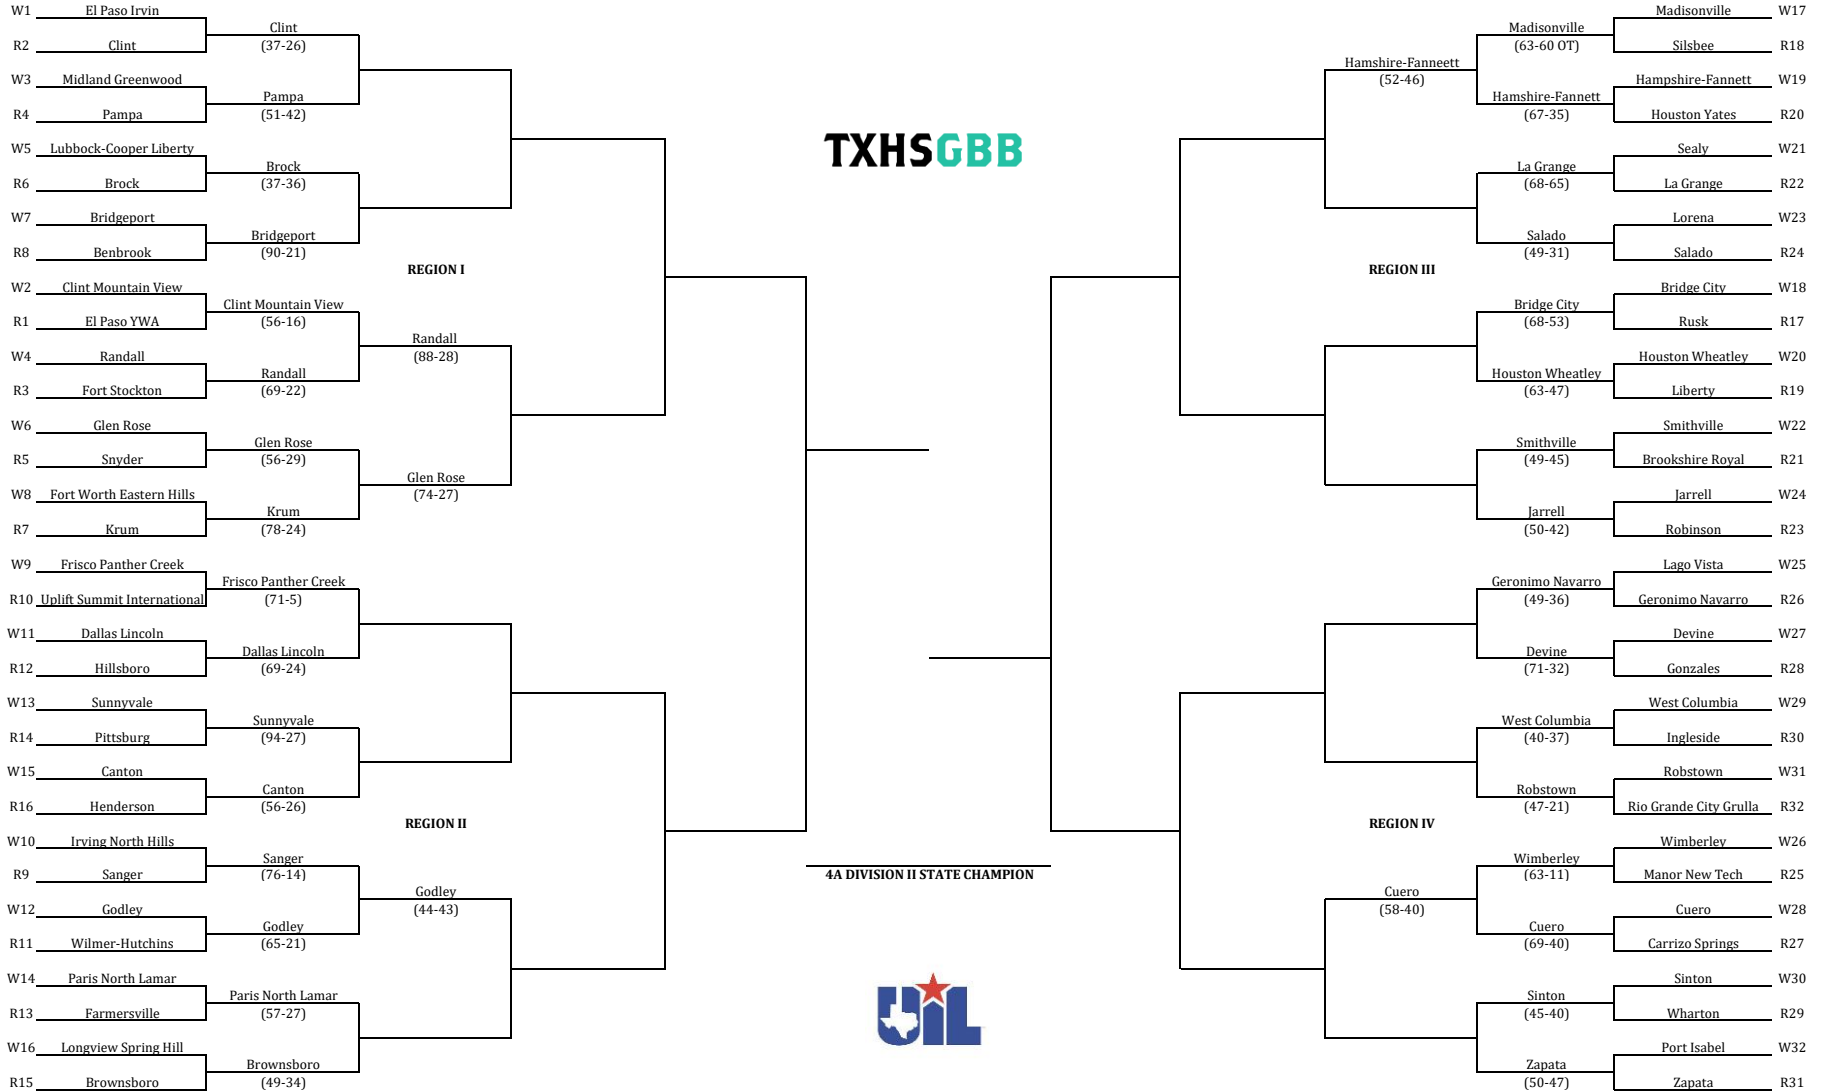

2025 Class 4A Division II Girls Basketball Playoffs

BJ-district	Area	Regional SF	Regional Final	State SF	State SF	Regional Final	Regional SF	Area	BJ-district
Feb. 10-11	Feb. 13-15	Feb. 17-18	Feb. 22	Feb. 24-25	Feb. 24-25	Feb. 20-22	Feb. 17-18	Feb. 13-15	Feb. 10-11