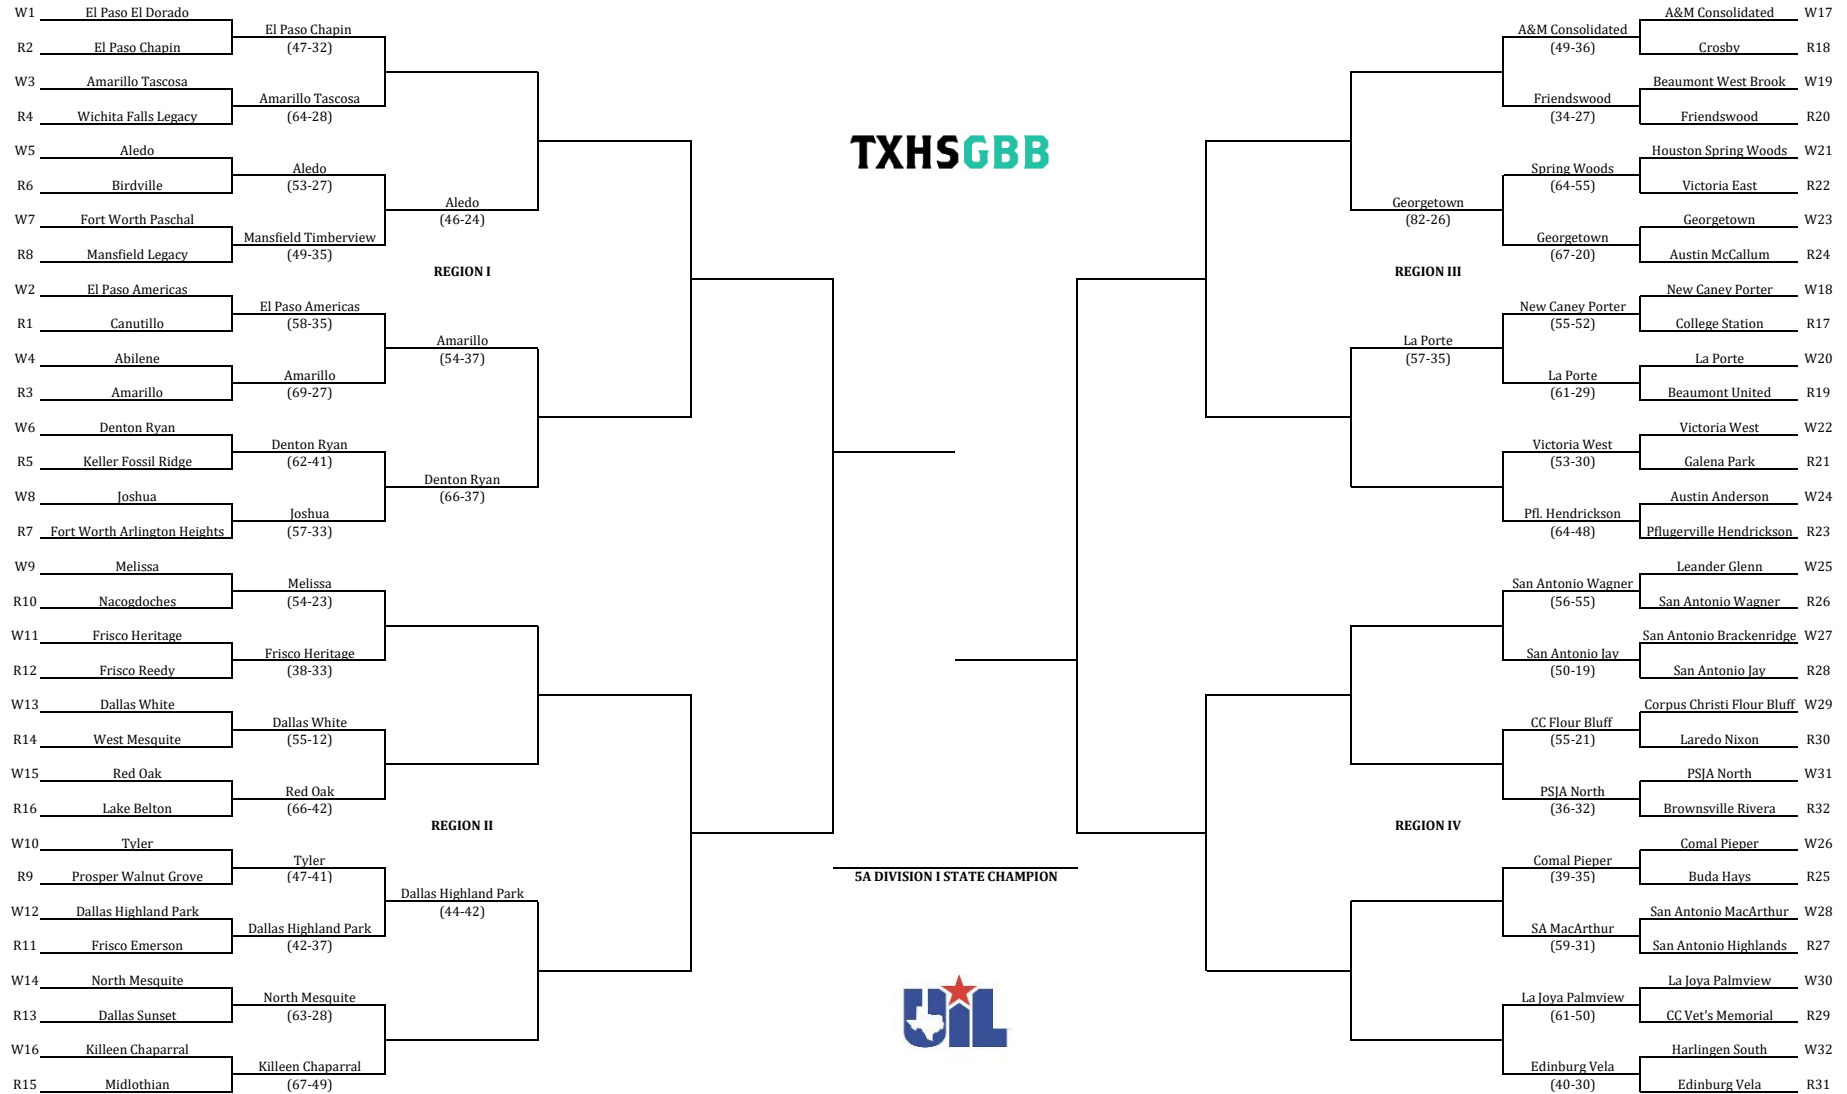

2025 Class 6A Division I Girls Basketball Playoffs

Bi-district	Area	Regional SF	Regional Final	State SF	State SF	Regional Final	Regional SF	Area	Bi-district
Feb. 10-11	Feb. 13-15	Feb. 17-18	Feb. 22	Feb. 24-25	Feb. 24-25	Feb. 20-22	Feb. 17-18	Feb. 13-15	Feb. 10-11

2025 Class 6A Division II Girls Basketball Playoffs

Bi-district Feb. 10-11	Area Feb. 13-15	Regional SF Feb. 17-18	Regional Final Feb. 22	State SF Feb. 24-25	State SF Feb. 24-25	Regional Final Feb. 20-22	Regional SF Feb. 17-18	Area Feb. 13-15	Bi-district Feb. 10-11
---------------------------	--------------------	---------------------------	---------------------------	------------------------	------------------------	------------------------------	---------------------------	--------------------	---------------------------

2025 Class 5A Division I Girls Basketball Playoffs

BJ-district	Area	Regional SF	Regional Final	State SF	State SF	Regional Final	Regional SF	Area	BJ-district
Feb. 10-11	Feb. 13-15	Feb. 17-18	Feb. 22	Feb. 24-25	Feb. 24-25	Feb. 20-22	Feb. 17-18	Feb. 13-15	Feb. 10-11