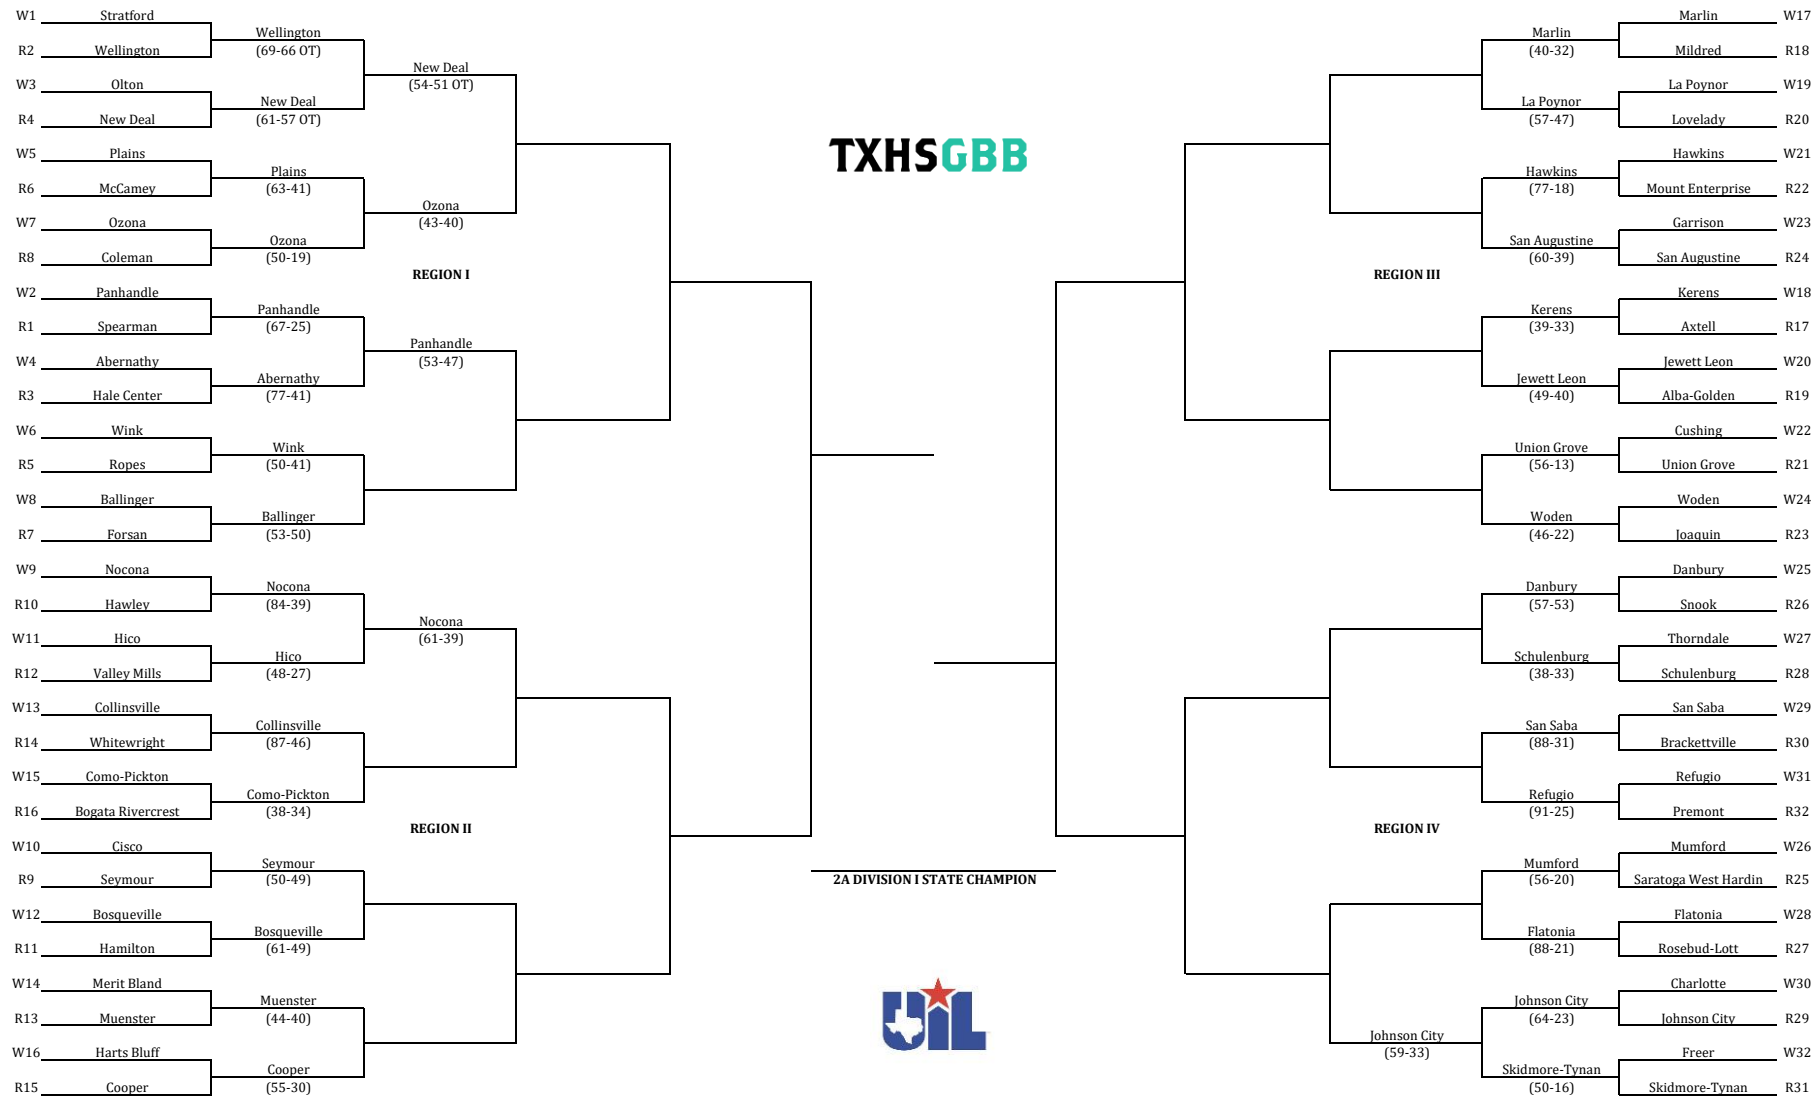

2025 Class 4A Division II Girls Basketball Playoffs

BJ-district	Area	Regional SF	Regional Final	State SF	State SF	Regional Final	Regional SF	Area	BJ-district
Feb. 10-11	Feb. 13-15	Feb. 17-18	Feb. 22	Feb. 24-25	Feb. 24-25	Feb. 20-22	Feb. 17-18	Feb. 13-15	Feb. 10-11

2025 Class 3A Division I Girls Basketball Playoffs

Bi-district	Area	Regional SF	Regional Final	State SF	State SF	Regional Final	Regional SF	Area	Bi-district
Feb. 10-11	Feb. 13-15	Feb. 17-18	Feb. 22	Feb. 24-25	Feb. 24-25	Feb. 20-22	Feb. 17-18	Feb. 13-15	Feb. 10-11

2025 Class 3A Division II Girls Basketball Playoffs

Bi-district	Area	Regional SF	Regional Final	State SF	State SF	Regional Final	Regional SF	Area	Bi-district
Feb. 10-11	Feb. 13-15	Feb. 17-18	Feb. 22	Feb. 24-25	Feb. 24-25	Feb. 20-22	Feb. 17-18	Feb. 13-15	Feb. 10-11

2025 Class 2A Division I Girls Basketball Playoffs

Bi-district Feb. 10-11	Area Feb. 13-15	Regional SF Feb. 17-18	Regional Final Feb. 22	State SF Feb. 24-25	State SF Feb. 24-25	Regional Final Feb. 20-22	Regional SF Feb. 17-18	Area Feb. 13-15	Bi-district Feb. 10-11
---------------------------	--------------------	---------------------------	---------------------------	------------------------	------------------------	------------------------------	---------------------------	--------------------	---------------------------