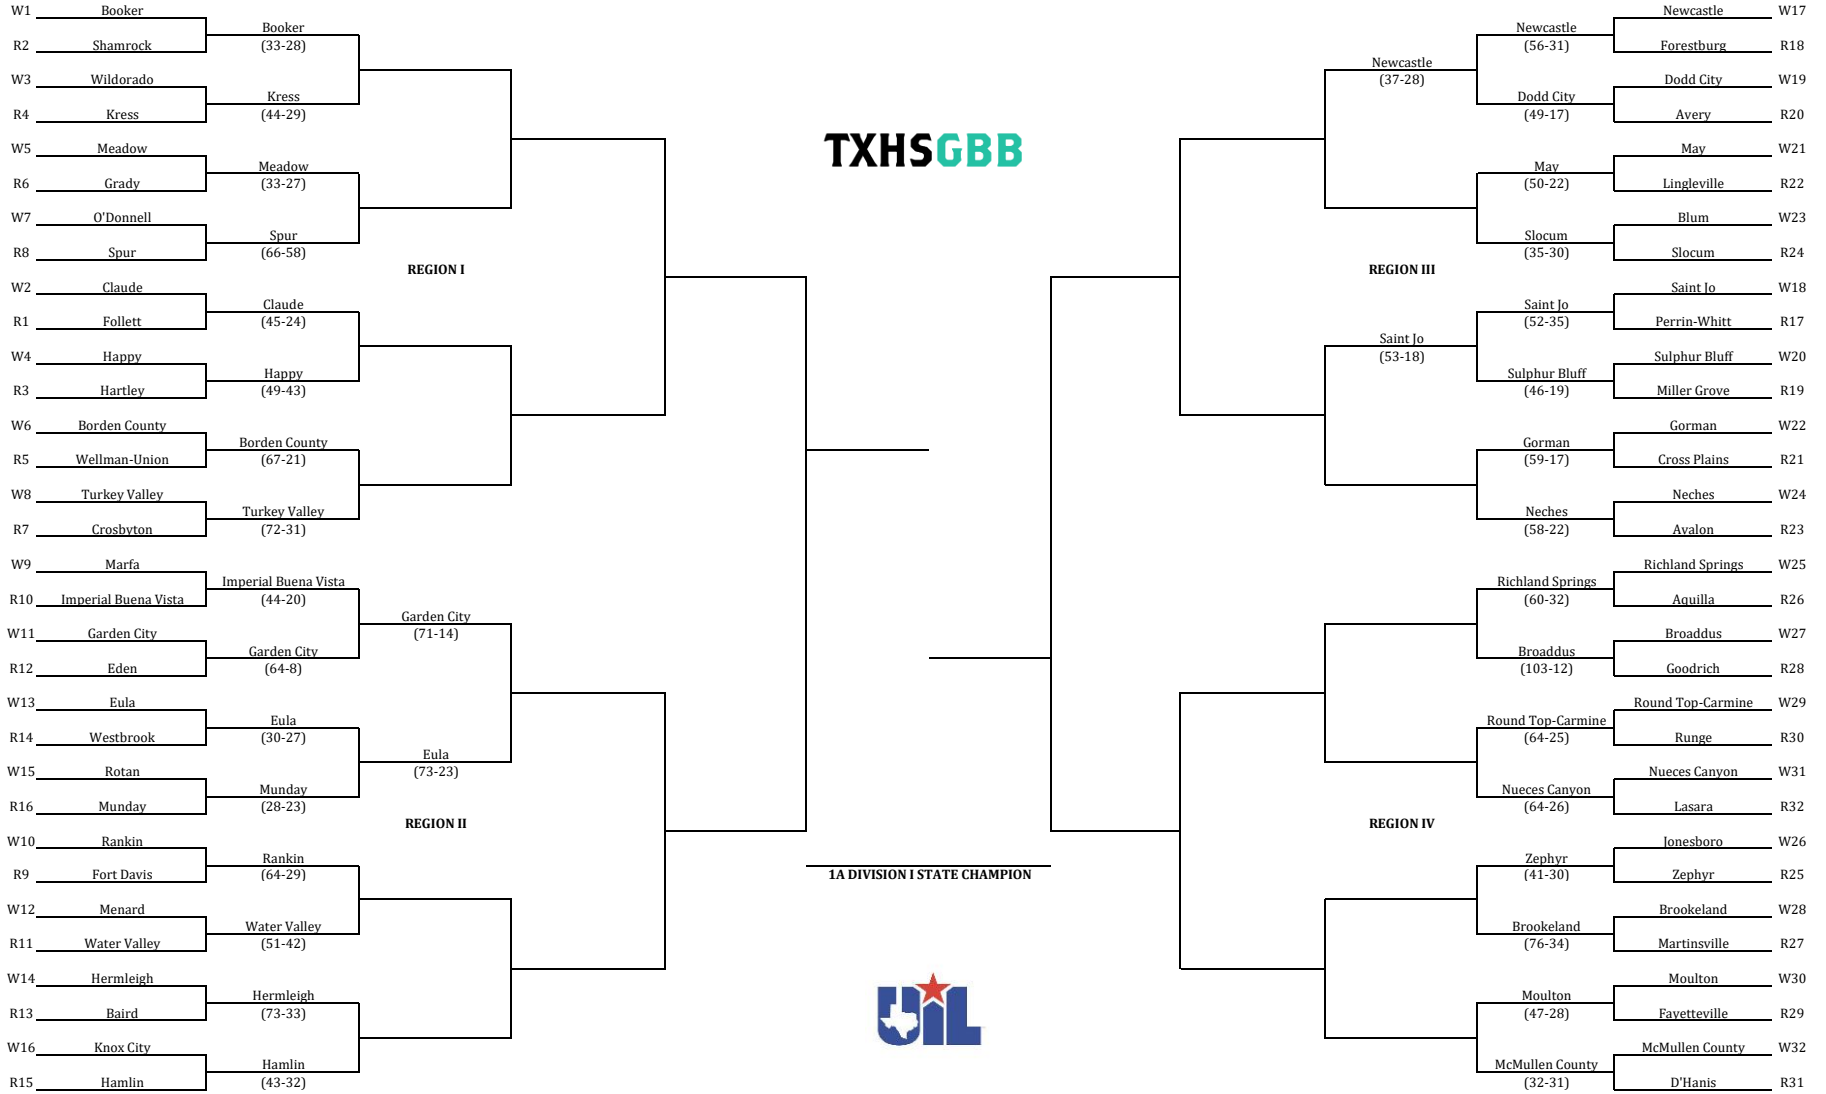

2025 Class 1A Division I Girls Basketball Playoffs

BJ-district	Area	Regional SF	Regional Final	State SF	State SF	Regional Final	Regional SF	Area	BJ-district
Feb. 10-11	Feb. 13-15	Feb. 17-18	Feb. 22	Feb. 24-25	Feb. 24-25	Feb. 20-22	Feb. 17-18	Feb. 13-15	Feb. 10-11