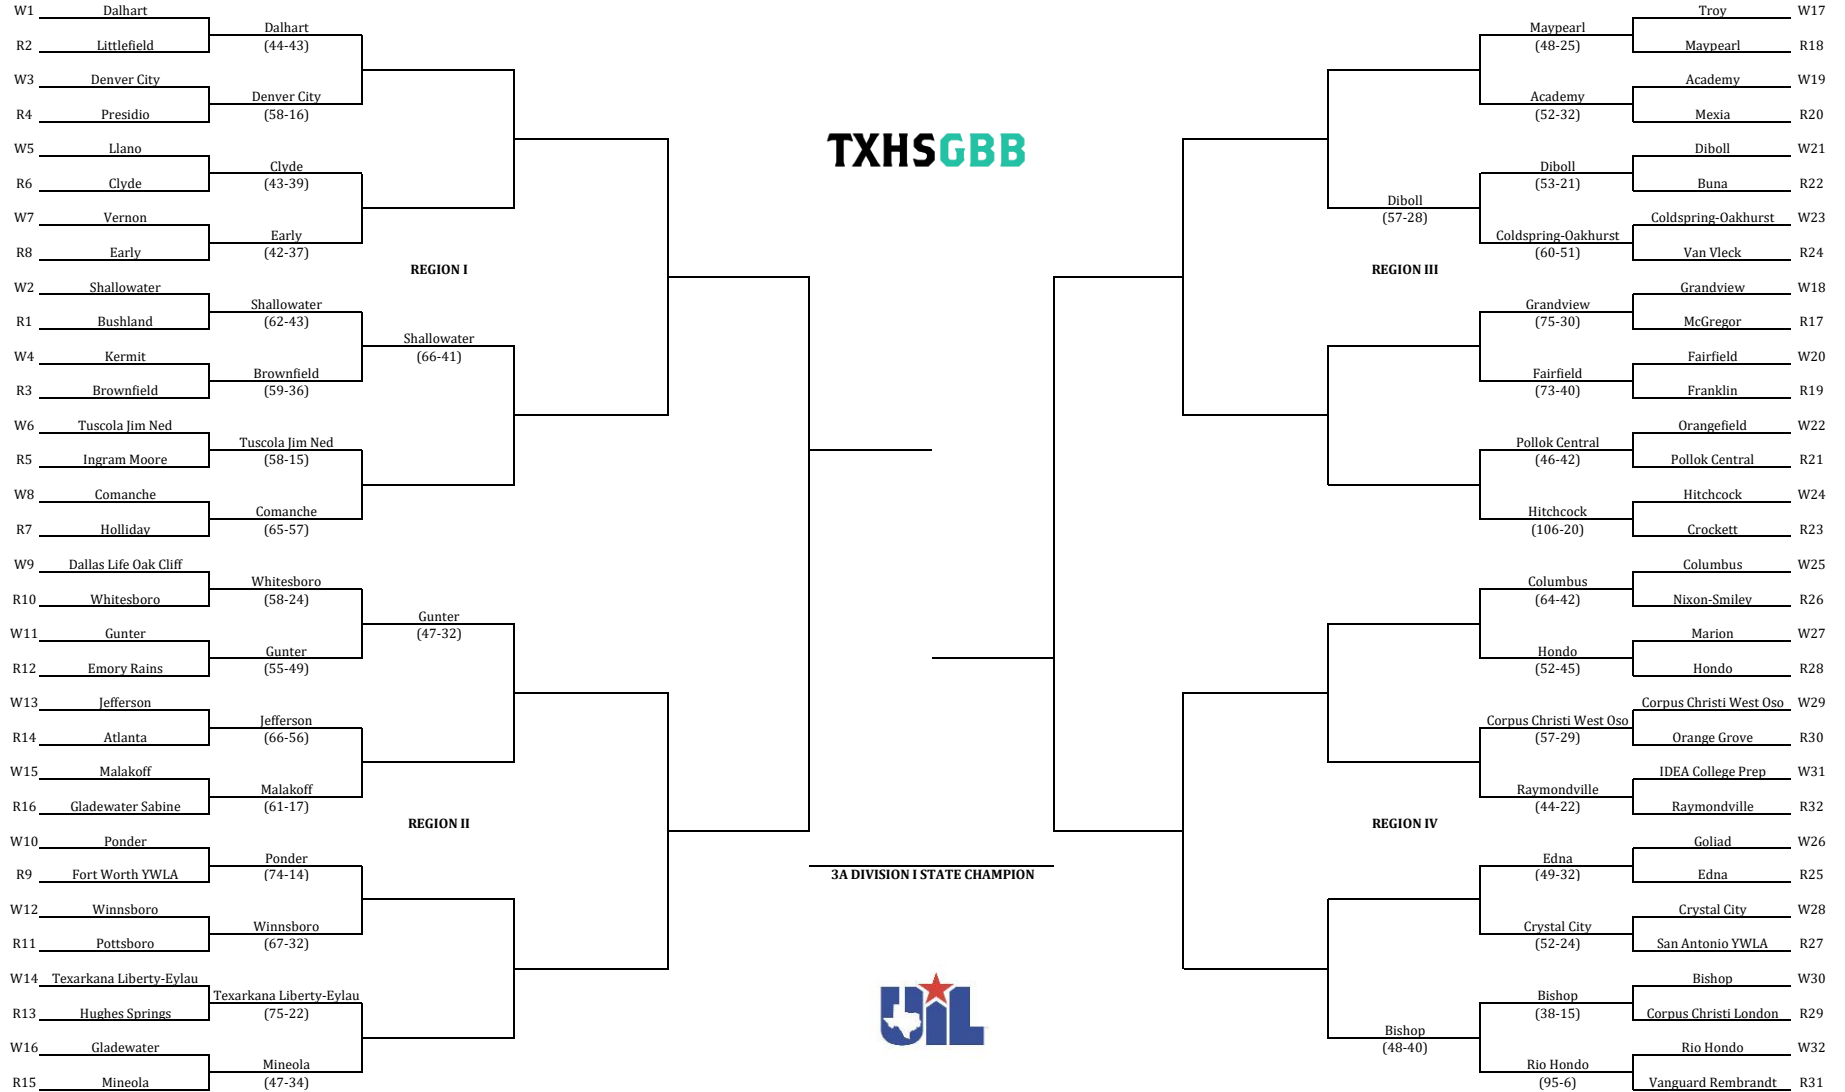

2025 Class 3A Division I Girls Basketball Playoffs

Bi-district	Area	Regional SF	Regional Final	State SF	State SF	Regional Final	Regional SF	Area	Bi-district
Feb. 10-11	Feb. 13-15	Feb. 17-18	Feb. 22	Feb. 24-25	Feb. 24-25	Feb. 20-22	Feb. 17-18	Feb. 13-15	Feb. 10-11