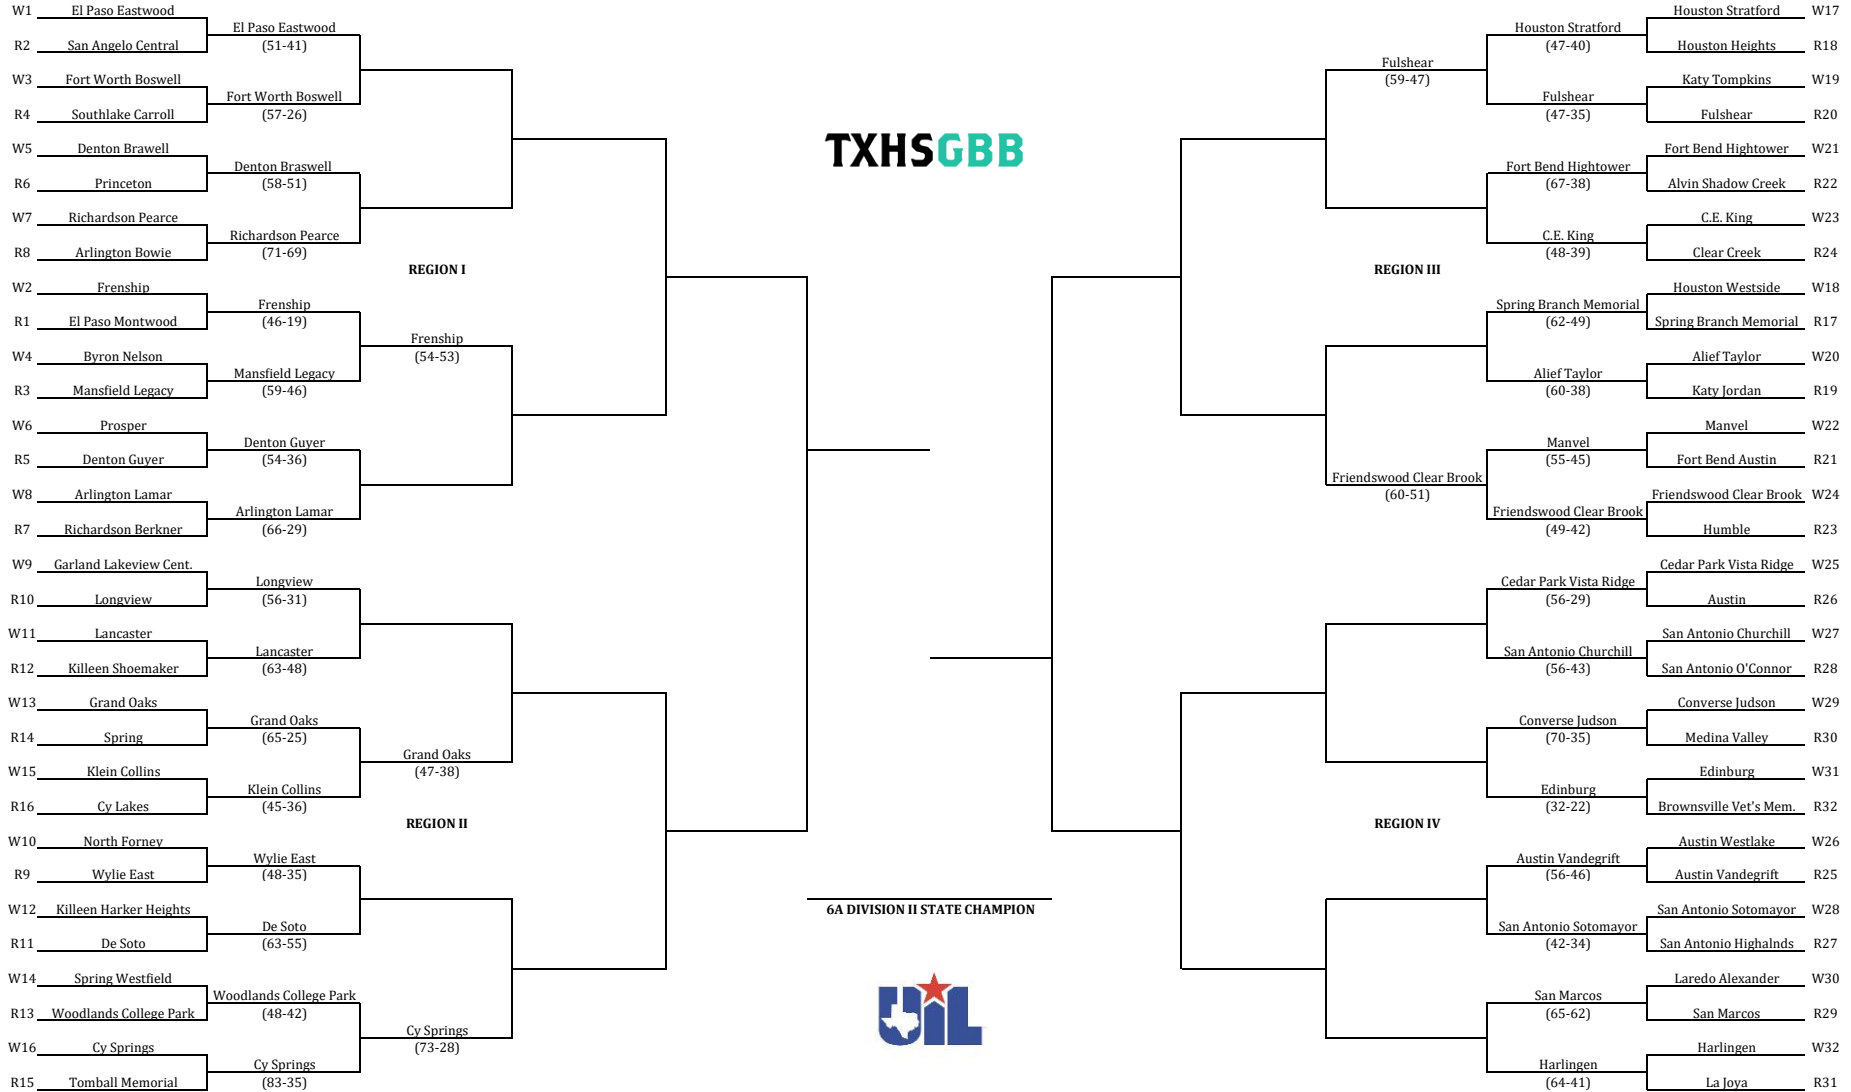

2025 Class 6A Division I Girls Basketball Playoffs

Bi-district	Area	Regional SF	Regional Final	State SF	State SF	Regional Final	Regional SF	Area	Bi-district
Feb. 10-11	Feb. 13-15	Feb. 17-18	Feb. 22	Feb. 24-25	Feb. 24-25	Feb. 20-22	Feb. 17-18	Feb. 13-15	Feb. 10-11

2025 Class 6A Division II Girls Basketball Playoffs

Bi-district Feb. 10-11	Area Feb. 13-15	Regional SF Feb. 17-18	Regional Final Feb. 22	State SF Feb. 24-25	State SF Feb. 24-25	Regional Final Feb. 20-22	Regional SF Feb. 17-18	Area Feb. 13-15	Bi-district Feb. 10-11
---------------------------	--------------------	---------------------------	---------------------------	------------------------	------------------------	------------------------------	---------------------------	--------------------	---------------------------

2025 Class 5A Division I Girls Basketball Playoffs

BJ-district	Area	Regional SF	Regional Final	State SF	State SF	Regional Final	Regional SF	Area	BJ-district
Feb. 10-11	Feb. 13-15	Feb. 17-18	Feb. 22	Feb. 24-25	Feb. 24-25	Feb. 20-22	Feb. 17-18	Feb. 13-15	Feb. 10-11

2025 Class 5A Division II Girls Basketball Playoffs

Bi-district	Area	Regional SF	Regional Final	State SF	State SF	Regional Final	Regional SF	Area	Bi-district
Feb. 10-11	Feb. 13-15	Feb. 17-18	Feb. 22	Feb. 24-25	Feb. 24-25	Feb. 20-22	Feb. 17-18	Feb. 13-15	Feb. 10-11